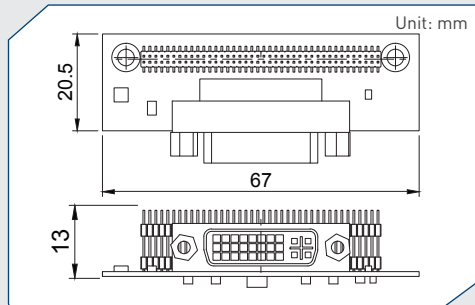

Cincoze CMI Display Module

CMI-DP101

CMI Module with 1x Display Port

- CMI Interface
- DisplayPort
- Resolution
 - DA-1000: 2560 x 1440 @ 60Hz
 - DA-1100: 4K x 2K @ 60Hz
- Dimension (WxDxH) : 67 x 20.5 x 13 mm

CMI-DVI101

CMI Module with 1x DVI-D Connector

- CMI Interface
- DVI-D
- Resolution: 1920 x 1080 @ 60Hz
- Dimension (WxDxH) : 67 x 20.5 x 13 mm

CMI-VGA101

CMI Module with 1x VGA Port

- CMI Interface
- VGA
- Resolution: 1920 x 1200 @ 60Hz
- Dimension (WxDxH) : 67 x 20.5 x 13 mm

CMI-HD01

CMI Module with 1x HDMI Port

- CMI Interface
- HDMI
- Resolution
 - DA-1000: 1920 x 1080 @60Hz
 - DA-1100: 1920 x 1080 @60Hz *
 [* 4K x 2K @30Hz, supports by project]
- Dimension (WxDxH) : 67 x 20.5 x 15 mm

Cincoze CMI Display Module

CMI-HD02

CMI Module with 1x HDMI Port

- CMI Interface
- HDMI
- Resolution: 4K x 2K @ 30Hz
- Dimension (WxD) : 65.5 x 20 mm

CMI-DVI01

CMI Module with 1x DVI-D Connector

- CMI Interface
- DVI-D
- Resolution: 1920 x 1080 @ 60Hz
- Dimension (WxD) : 65.5 x 20 mm