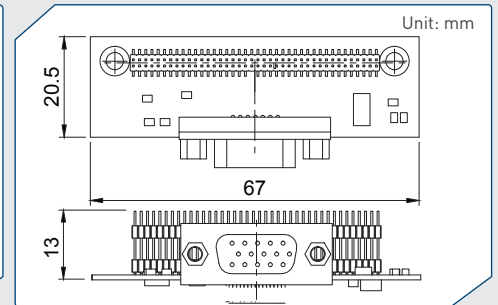

Cincoze CMI Display Module

CMI-DP101

CMI Module with 1x Display Port

- CMI Interface
- DisplayPort
- Resolution
 - DA-1000: 2560 x 1440 @ 60Hz
 - DA-1100: 4K x 2K @ 60Hz
- Dimension (WxDxH) : 67 x 20.5 x 13 mm

CMI-DVI101

CMI Module with 1x DVI-D Connector

- CMI Interface
- DVI-D
- Resolution: 1920 x 1080 @ 60Hz
- Dimension (WxDxH) : 67 x 20.5 x 13 mm

CMI-VGA101

CMI Module with 1x VGA Port

- CMI Interface
- VGA
- Resolution: 1920 x 1200 @ 60Hz
- Dimension (WxDxH) : 67 x 20.5 x 13 mm

CMI-HD01

CMI Module with 1x HDMI Port

- CMI Interface
- HDMI
- Resolution
 - DA-1000: 1920 x 1080 @60Hz
 - DA-1100: 1920 x 1080 @60Hz *
 [* 4K x 2K @30Hz, supports by project]
- Dimension (WxDxH) : 67 x 20.5 x 15 mm

Cincoze CMI Display Module

CMI-HD02

CMI Module with 1x HDMI Port

- CMI Interface
- HDMI
- Resolution: 4K x 2K @ 30Hz
- Dimension (WxD) : 65.5 x 20 mm

CMI-DVI01

CMI Module with 1x DVI-D Connector

- CMI Interface
- DVI-D
- Resolution: 1920 x 1080 @ 60Hz
- Dimension (WxD) : 65.5 x 20 mm