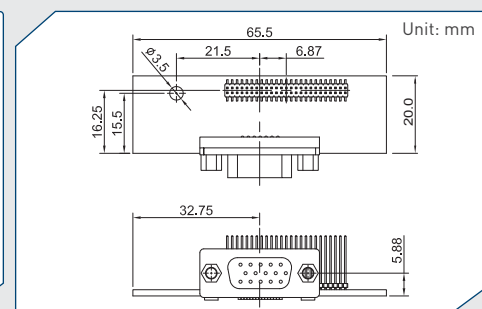

CMI-DVI101

CMI Module with 1x DVI-D Connector

- CMI Interface
- DVI-D
- Resolution: 1920 x 1080 @ 60Hz
- Dimension (WxDxH) : 67 x 20.5 x 13 mm

CMI-VGA101

CMI Module with 1x VGA Port

- CMI Interface
- VGA
- Resolution: 1920 x 1200 @ 60Hz
- Dimension (WxDxH) : 67 x 20.5 x 13 mm

CMI-HD01

CMI Module with 1x HDMI Port

- CMI Interface
- HDMI
- Resolution
 - DA-1000: 1920 x 1080 @60Hz
 - DA-1100: 1920 x 1080 @60Hz *
 [* 4K x 2K @30Hz, supports by project]
- Dimension (WxDxH) : 67 x 20.5 x 15 mm

Cincoze CMI Display Module

CMI-HD02

CMI Module with 1x HDMI Port

- CMI Interface
- HDMI
- Resolution: 4K x 2K @ 30Hz
- Dimension (WxD) : 65.5 x 20 mm

CMI-DVI01

CMI Module with 1x DVI-D Connector

- CMI Interface
- DVI-D
- Resolution: 1920 x 1080 @ 60Hz
- Dimension (WxD) : 65.5 x 20 mm

CMI-VGA01

CMI Module with 1x VGA Port

- CMI Interface
- VGA
- Resolution: 1920 x 1200 @ 60Hz
- Dimension (WxD) : 65.5 x 20 mm

CMI Display Module Compatible List

Model No.	CMI-DP101	CMI-DVI101	CMI-VGA101	CMI-HDMI01	CMI-HDMI02	CMI-DVI01	CMI-VGA01
DA-1000	V	V	V	V			
DA-1100	V	V	V	V			
DC-1200					V	V	V