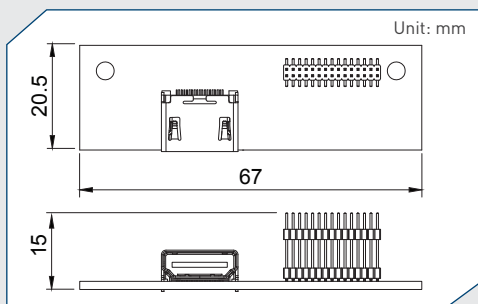

CMI-DVI101

CMI Module with 1x DVI-D Connector

- CMI Interface
- DVI-D
- Resolution: 1920 x 1080 @ 60Hz
- Dimension (WxDxH) : 67 x 20.5 x 13 mm

CMI-VGA101

CMI Module with 1x VGA Port

- CMI Interface
- VGA
- Resolution: 1920 x 1200 @ 60Hz
- Dimension (WxDxH) : 67 x 20.5 x 13 mm

CMI-HD01

CMI Module with 1x HDMI Port

- CMI Interface
- HDMI
- Resolution
 - DA-1000: 1920 x 1080 @60Hz
 - DA-1100: 1920 x 1080 @60Hz *
 [* 4K x 2K @30Hz, supports by project]
- Dimension (WxDxH) : 67 x 20.5 x 15 mm

Cincoze CMI Display Module

CMI-HD02

CMI Module with 1x HDMI Port

- CMI Interface
- HDMI
- Resolution: 4K x 2K @ 30Hz
- Dimension (WxD) : 65.5 x 20 mm

CMI-DVI01

CMI Module with 1x DVI-D Connector

- CMI Interface
- DVI-D
- Resolution: 1920 x 1080 @ 60Hz
- Dimension (WxD) : 65.5 x 20 mm

CMI-VGA01

CMI Module with 1x VGA Port

- CMI Interface
- VGA
- Resolution: 1920 x 1200 @ 60Hz
- Dimension (WxD) : 65.5 x 20 mm

CMI Display Module Compatible List

Model No.	CMI-DP101	CMI-DVI101	CMI-VGA101	CMI-HDMI01	CMI-HDMI02	CMI-DVI01	CMI-VGA01
DA-1000	V	V	V	V			
DA-1100	V	V	V	V			
DC-1200					V	V	V