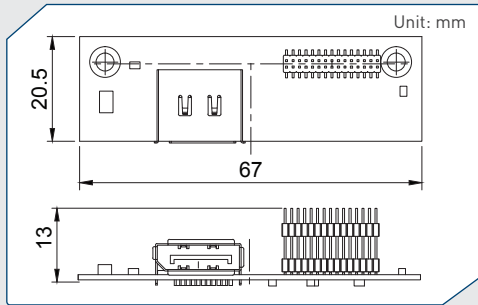

Cincoze CMI Display Module

CMI-DP101

CMI Module with 1x Display Port

- CMI Interface
- DisplayPort
- Resolution
 - DA-1000: 2560 x 1440 @ 60Hz
 - DA-1100: 4K x 2K @ 60Hz
- Dimension (WxDxH) : 67 x 20.5 x 13 mm

CMI-DVI101

CMI Module with 1x DVI-D Connector

- CMI Interface
- DVI-D
- Resolution: 1920 x 1080 @ 60Hz
- Dimension (WxDxH) : 67 x 20.5 x 13 mm

CMI-VGA101

CMI Module with 1x VGA Port

- CMI Interface
- VGA
- Resolution: 1920 x 1200 @ 60Hz
- Dimension (WxDxH) : 67 x 20.5 x 13 mm

CMI-HD01

CMI Module with 1x HDMI Port

- CMI Interface
- HDMI
- Resolution
 - DA-1000: 1920 x 1080 @60Hz
 - DA-1100: 1920 x 1080 @60Hz *
 [* 4K x 2K @30Hz, supports by project]
- Dimension (WxDxH) : 67 x 20.5 x 15 mm

Cincoze CMI Display Module

CMI-HD02

CMI Module with 1x HDMI Port

- CMI Interface
- HDMI
- Resolution: 4K x 2K @ 30Hz
- Dimension (WxD) : 65.5 x 20 mm

CMI-DVI01

CMI Module with 1x DVI-D Connector

- CMI Interface
- DVI-D
- Resolution: 1920 x 1080 @ 60Hz
- Dimension (WxD) : 65.5 x 20 mm