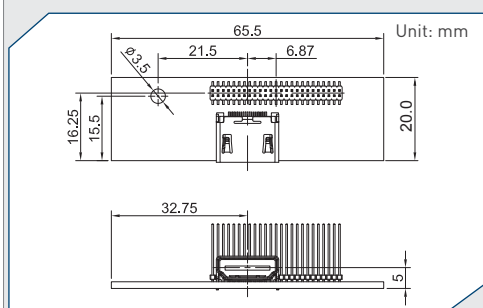

CMI-DVI101

CMI Module with 1x DVI-D Connector

- CMI Interface
- DVI-D
- Resolution: 1920 x 1080 @ 60Hz
- Dimension (WxDxH) : 67 x 20.5 x 13 mm

CMI-VGA101

CMI Module with 1x VGA Port

- CMI Interface
- VGA
- Resolution: 1920 x 1200 @ 60Hz
- Dimension (WxDxH) : 67 x 20.5 x 13 mm

CMI-HD01

CMI Module with 1x HDMI Port

- CMI Interface
- HDMI
- Resolution
 - DA-1000: 1920 x 1080 @60Hz
 - DA-1100: 1920 x 1080 @60Hz *
 [* 4K x 2K @30Hz, supports by project]
- Dimension (WxDxH) : 67 x 20.5 x 15 mm

Cincoze CMI Display Module

CMI-HD02

CMI Module with 1x HDMI Port

- CMI Interface
- HDMI
- Resolution: 4K x 2K @ 30Hz
- Dimension (WxD) : 65.5 x 20 mm

CMI-DVI01

CMI Module with 1x DVI-D Connector

- CMI Interface
- DVI-D
- Resolution: 1920 x 1080 @ 60Hz
- Dimension (WxD) : 65.5 x 20 mm

CMI-VGA01

CMI Module with 1x VGA Port

- CMI Interface
- VGA
- Resolution: 1920 x 1200 @ 60Hz
- Dimension (WxD) : 65.5 x 20 mm

CMI Display Module Compatible List

Model No.	CMI-DP101	CMI-DVI101	CMI-VGA101	CMI-HDMI01	CMI-HDMI02	CMI-DVI01	CMI-VGA01
DA-1000	V	V	V	V			
DA-1100	V	V	V	V			
DC-1200					V	V	V