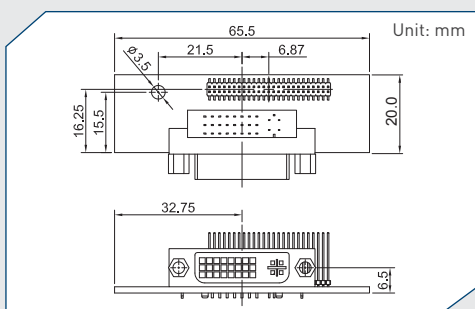

CMI-DVI101

CMI Module with 1x DVI-D Connector

- CMI Interface
- DVI-D
- Resolution: 1920 x 1080 @ 60Hz
- Dimension (WxDxH) : 67 x 20.5 x 13 mm

CMI-VGA101

CMI Module with 1x VGA Port

- CMI Interface
- VGA
- Resolution: 1920 x 1200 @ 60Hz
- Dimension (WxDxH) : 67 x 20.5 x 13 mm

CMI-HD01

CMI Module with 1x HDMI Port

- CMI Interface
- HDMI
- Resolution
 - DA-1000: 1920 x 1080 @60Hz
 - DA-1100: 1920 x 1080 @60Hz *
 [* 4K x 2K @30Hz, supports by project]
- Dimension (WxDxH) : 67 x 20.5 x 15 mm

Cincoze CMI Display Module

CMI-HD02

CMI Module with 1x HDMI Port

- CMI Interface
- HDMI
- Resolution: 4K x 2K @ 30Hz
- Dimension (WxD) : 65.5 x 20 mm

CMI-DVI01

CMI Module with 1x DVI-D Connector

- CMI Interface
- DVI-D
- Resolution: 1920 x 1080 @ 60Hz
- Dimension (WxD) : 65.5 x 20 mm

CMI-VGA01

CMI Module with 1x VGA Port

- CMI Interface
- VGA
- Resolution: 1920 x 1200 @ 60Hz
- Dimension (WxD) : 65.5 x 20 mm

CMI Display Module Compatible List

Model No.	CMI-DP101	CMI-DVI101	CMI-VGA101	CMI-HDMI01	CMI-HDMI02	CMI-DVI01	CMI-VGA01
DA-1000	V	V	V	V			
DA-1100	V	V	V	V			
DC-1200					V	V	V