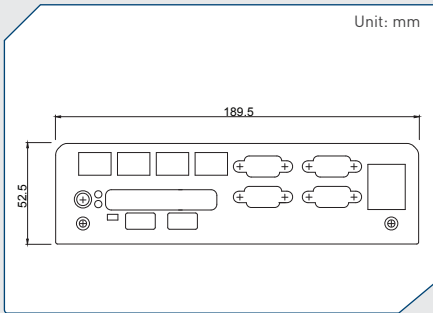

Cincoze Front Bezel

FB00
DE-1000 Front Bezel with 4x RJ45
Dimension (WxD) : 189.5 x 52.5 mm

FB01
DE-1001 Front Bezel with 4x RJ45
Dimension (WxD) : 189.5 x 83.9 mm

FB02
DE-1002 Front Bezel with 4x RJ45
Dimension (WxD) : 189.5 x 102 mm

FB10
DS-1000 Front Bezel with 4x RJ45
Dimension (WxD) : 207.5 x 69 mm

FB11
DS-1001 Front Bezel with 4x RJ45
Dimension (WxD) : 207.5 x 89 mm

FB12
DS-1002 Front Bezel with 4x RJ45
Dimension (WxD) : 207.5 x 109 mm

FB20
DS-1100 Front Bezel with 4x DB9, DIO
Dimension (WxD) : 207.5 x 69 mm

FB21
DS-1101 Front Bezel with 4x DB9, DIO
Dimension (WxD) : 207.5 x 89 mm

FB22
DS-1102 Front Bezel with 4x DB9, DIO
Dimension (WxD) : 207.5 x 109 mm