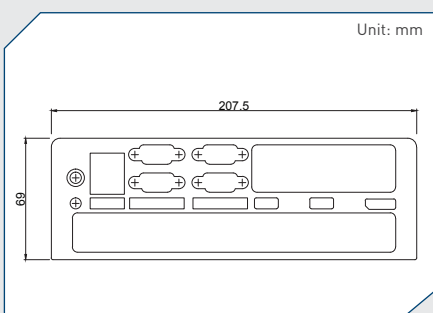

Cincoze Front Bezel

FB00
DE-1000 Front Bezel with 4x RJ45
Dimension (WxD) : 189.5 x 52.5 mm

FB01
DE-1001 Front Bezel with 4x RJ45
Dimension (WxD) : 189.5 x 83.9 mm

FB02
DE-1002 Front Bezel with 4x RJ45
Dimension (WxD) : 189.5 x 102 mm

FB10
DS-1000 Front Bezel with 4x RJ45
Dimension (WxD) : 207.5 x 69 mm

FB11
DS-1001 Front Bezel with 4x RJ45
Dimension (WxD) : 207.5 x 89 mm

FB12
DS-1002 Front Bezel with 4x RJ45
Dimension (WxD) : 207.5 x 109 mm

FB20
DS-1100 Front Bezel with 4x DB9, DIO
Dimension (WxD) : 207.5 x 69 mm

FB21
DS-1101 Front Bezel with 4x DB9, DIO
Dimension (WxD) : 207.5 x 89 mm

FB22
DS-1102 Front Bezel with 4x DB9, DIO
Dimension (WxD) : 207.5 x 109 mm