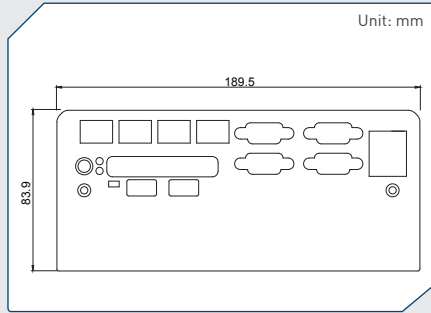

Cincoze Front Bezel

FB00
DE-1000 Front Bezel with 4x RJ45
Dimension (WxD) : 189.5 x 52.5 mm

FB01
DE-1001 Front Bezel with 4x RJ45
Dimension (WxD) : 189.5 x 83.9 mm

FB02
DE-1002 Front Bezel with 4x RJ45
Dimension (WxD) : 189.5 x 102 mm

FB10
DS-1000 Front Bezel with 4x RJ45
Dimension (WxD) : 207.5 x 69 mm

FB11
DS-1001 Front Bezel with 4x RJ45
Dimension (WxD) : 207.5 x 89 mm

FB12
DS-1002 Front Bezel with 4x RJ45
Dimension (WxD) : 207.5 x 109 mm

FB20
DS-1100 Front Bezel with 4x DB9, DIO
Dimension (WxD) : 207.5 x 69 mm

FB21
DS-1101 Front Bezel with 4x DB9, DIO
Dimension (WxD) : 207.5 x 89 mm

FB22
DS-1102 Front Bezel with 4x DB9, DIO
Dimension (WxD) : 207.5 x 109 mm