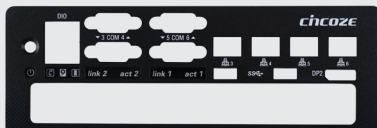

Cincoze Front Bezel

FB00
DE-1000 Front Bezel with 4x RJ45
Dimension (WxD) : 189.5 x 52.5 mm

FB01
DE-1001 Front Bezel with 4x RJ45
Dimension (WxD) : 189.5 x 83.9 mm

FB02
DE-1002 Front Bezel with 4x RJ45
Dimension (WxD) : 189.5 x 102 mm

FB10
DS-1000 Front Bezel with 4x RJ45
Dimension (WxD) : 207.5 x 69 mm

FB11
DS-1001 Front Bezel with 4x RJ45
Dimension (WxD) : 207.5 x 89 mm

FB12
DS-1002 Front Bezel with 4x RJ45
Dimension (WxD) : 207.5 x 109 mm

FB20
DS-1100 Front Bezel with 4x DB9, DIO
Dimension (WxD) : 207.5 x 69 mm

FB21
DS-1101 Front Bezel with 4x DB9, DIO
Dimension (WxD) : 207.5 x 89 mm

FB22
DS-1102 Front Bezel with 4x DB9, DIO
Dimension (WxD) : 207.5 x 109 mm