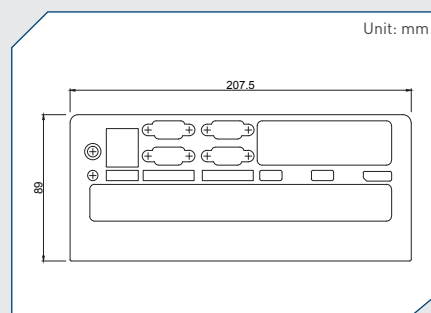

Cincoze Front Bezel

FB00
DE-1000 Front Bezel with 4x RJ45
Dimension (WxD) : 189.5 x 52.5 mm

FB01
DE-1001 Front Bezel with 4x RJ45
Dimension (WxD) : 189.5 x 83.9 mm

FB02
DE-1002 Front Bezel with 4x RJ45
Dimension (WxD) : 189.5 x 102 mm

FB10
DS-1000 Front Bezel with 4x RJ45
Dimension (WxD) : 207.5 x 69 mm

FB11
DS-1001 Front Bezel with 4x RJ45
Dimension (WxD) : 207.5 x 89 mm

FB12
DS-1002 Front Bezel with 4x RJ45
Dimension (WxD) : 207.5 x 109 mm

FB20
DS-1100 Front Bezel with 4x DB9, DIO
Dimension (WxD) : 207.5 x 69 mm

FB21
DS-1101 Front Bezel with 4x DB9, DIO
Dimension (WxD) : 207.5 x 89 mm

FB22
DS-1102 Front Bezel with 4x DB9, DIO
Dimension (WxD) : 207.5 x 109 mm