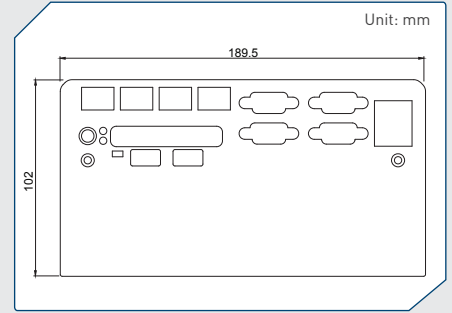

Cincoze Front Bezel

FB00
DE-1000 Front Bezel with 4x RJ45
Dimension (WxD) : 189.5 x 52.5 mm

FB01
DE-1001 Front Bezel with 4x RJ45
Dimension (WxD) : 189.5 x 83.9 mm

FB02
DE-1002 Front Bezel with 4x RJ45
Dimension (WxD) : 189.5 x 102 mm

FB10
DS-1000 Front Bezel with 4x RJ45
Dimension (WxD) : 207.5 x 69 mm

FB11
DS-1001 Front Bezel with 4x RJ45
Dimension (WxD) : 207.5 x 89 mm

FB12
DS-1002 Front Bezel with 4x RJ45
Dimension (WxD) : 207.5 x 109 mm

FB20
DS-1100 Front Bezel with 4x DB9, DIO
Dimension (WxD) : 207.5 x 69 mm

FB21
DS-1101 Front Bezel with 4x DB9, DIO
Dimension (WxD) : 207.5 x 89 mm

FB22
DS-1102 Front Bezel with 4x DB9, DIO
Dimension (WxD) : 207.5 x 109 mm