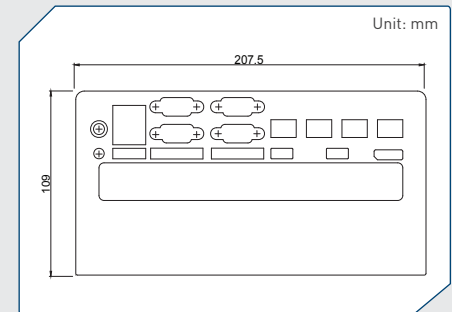

Cincoze Front Bezel

FB00
DE-1000 Front Bezel with 4x RJ45
Dimension (WxD) : 189.5 x 52.5 mm

FB01
DE-1001 Front Bezel with 4x RJ45
Dimension (WxD) : 189.5 x 83.9 mm

FB02
DE-1002 Front Bezel with 4x RJ45
Dimension (WxD) : 189.5 x 102 mm

FB10
DS-1000 Front Bezel with 4x RJ45
Dimension (WxD) : 207.5 x 69 mm

FB11
DS-1001 Front Bezel with 4x RJ45
Dimension (WxD) : 207.5 x 89 mm

FB12
DS-1002 Front Bezel with 4x RJ45
Dimension (WxD) : 207.5 x 109 mm

FB20
DS-1100 Front Bezel with 4x DB9, DIO
Dimension (WxD) : 207.5 x 69 mm

FB21
DS-1101 Front Bezel with 4x DB9, DIO
Dimension (WxD) : 207.5 x 89 mm

FB22
DS-1102 Front Bezel with 4x DB9, DIO
Dimension (WxD) : 207.5 x 109 mm