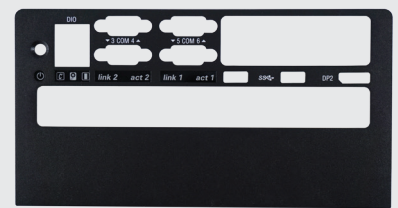

Cincoze Front Bezel

FB00
DE-1000 Front Bezel with 4x RJ45
Dimension (WxD) : 189.5 x 52.5 mm

FB01
DE-1001 Front Bezel with 4x RJ45
Dimension (WxD) : 189.5 x 83.9 mm

FB02
DE-1002 Front Bezel with 4x RJ45
Dimension (WxD) : 189.5 x 102 mm

FB10
DS-1000 Front Bezel with 4x RJ45
Dimension (WxD) : 207.5 x 69 mm

FB11
DS-1001 Front Bezel with 4x RJ45
Dimension (WxD) : 207.5 x 89 mm

FB12
DS-1002 Front Bezel with 4x RJ45
Dimension (WxD) : 207.5 x 109 mm

FB20
DS-1100 Front Bezel with 4x DB9, DIO
Dimension (WxD) : 207.5 x 69 mm

FB21
DS-1101 Front Bezel with 4x DB9, DIO
Dimension (WxD) : 207.5 x 89 mm

FB22
DS-1102 Front Bezel with 4x DB9, DIO
Dimension (WxD) : 207.5 x 109 mm