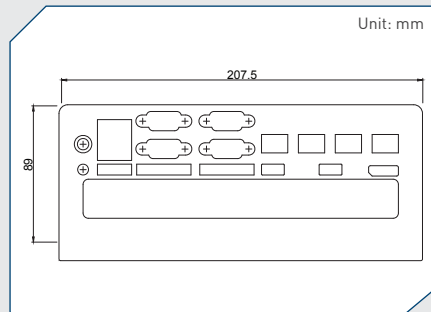

Cincoze Front Bezel

FB00
DE-1000 Front Bezel with 4x RJ45
Dimension (WxD) : 189.5 x 52.5 mm

FB01
DE-1001 Front Bezel with 4x RJ45
Dimension (WxD) : 189.5 x 83.9 mm

FB02
DE-1002 Front Bezel with 4x RJ45
Dimension (WxD) : 189.5 x 102 mm

FB10
DS-1000 Front Bezel with 4x RJ45
Dimension (WxD) : 207.5 x 69 mm

FB11
DS-1001 Front Bezel with 4x RJ45
Dimension (WxD) : 207.5 x 89 mm

FB12
DS-1002 Front Bezel with 4x RJ45
Dimension (WxD) : 207.5 x 109 mm

FB20
DS-1100 Front Bezel with 4x DB9, DIO
Dimension (WxD) : 207.5 x 69 mm

FB21
DS-1101 Front Bezel with 4x DB9, DIO
Dimension (WxD) : 207.5 x 89 mm

FB22
DS-1102 Front Bezel with 4x DB9, DIO
Dimension (WxD) : 207.5 x 109 mm