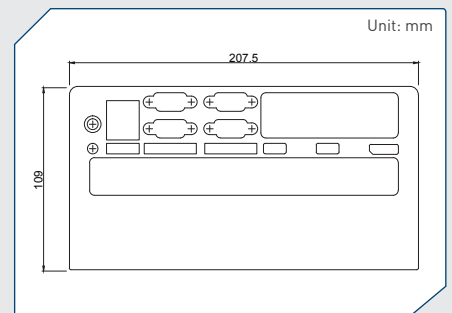

Cincoze Front Bezel

FB00
DE-1000 Front Bezel with 4x RJ45
Dimension (WxD) : 189.5 x 52.5 mm

FB01
DE-1001 Front Bezel with 4x RJ45
Dimension (WxD) : 189.5 x 83.9 mm

FB02
DE-1002 Front Bezel with 4x RJ45
Dimension (WxD) : 189.5 x 102 mm

FB10
DS-1000 Front Bezel with 4x RJ45
Dimension (WxD) : 207.5 x 69 mm

FB11
DS-1001 Front Bezel with 4x RJ45
Dimension (WxD) : 207.5 x 89 mm

FB12
DS-1002 Front Bezel with 4x RJ45
Dimension (WxD) : 207.5 x 109 mm

FB20
DS-1100 Front Bezel with 4x DB9, DIO
Dimension (WxD) : 207.5 x 69 mm

FB21
DS-1101 Front Bezel with 4x DB9, DIO
Dimension (WxD) : 207.5 x 89 mm

FB22
DS-1102 Front Bezel with 4x DB9, DIO
Dimension (WxD) : 207.5 x 109 mm