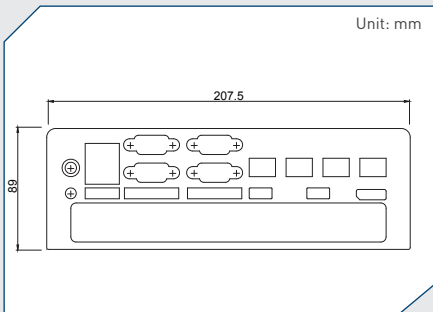

Cincoze Front Bezel

FB00
DE-1000 Front Bezel with 4x RJ45
Dimension (WxD) : 189.5 x 52.5 mm

FB01
DE-1001 Front Bezel with 4x RJ45
Dimension (WxD) : 189.5 x 83.9 mm

FB02
DE-1002 Front Bezel with 4x RJ45
Dimension (WxD) : 189.5 x 102 mm

FB10
DS-1000 Front Bezel with 4x RJ45
Dimension (WxD) : 207.5 x 69 mm

FB11
DS-1001 Front Bezel with 4x RJ45
Dimension (WxD) : 207.5 x 89 mm

FB12
DS-1002 Front Bezel with 4x RJ45
Dimension (WxD) : 207.5 x 109 mm

FB20
DS-1100 Front Bezel with 4x DB9, DIO
Dimension (WxD) : 207.5 x 69 mm

FB21
DS-1101 Front Bezel with 4x DB9, DIO
Dimension (WxD) : 207.5 x 89 mm

FB22
DS-1102 Front Bezel with 4x DB9, DIO
Dimension (WxD) : 207.5 x 109 mm