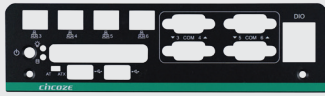

Cincoze Front Bezel

FB00
DE-1000 Front Bezel with 4x RJ45
Dimension (WxD) : 189.5 x 52.5 mm

FB01
DE-1001 Front Bezel with 4x RJ45
Dimension (WxD) : 189.5 x 83.9 mm

FB02
DE-1002 Front Bezel with 4x RJ45
Dimension (WxD) : 189.5 x 102 mm

FB10
DS-1000 Front Bezel with 4x RJ45
Dimension (WxD) : 207.5 x 69 mm

FB11
DS-1001 Front Bezel with 4x RJ45
Dimension (WxD) : 207.5 x 89 mm

FB12
DS-1002 Front Bezel with 4x RJ45
Dimension (WxD) : 207.5 x 109 mm

FB20
DS-1100 Front Bezel with 4x DB9, DIO
Dimension (WxD) : 207.5 x 69 mm

FB21
DS-1101 Front Bezel with 4x DB9, DIO
Dimension (WxD) : 207.5 x 89 mm

FB22
DS-1102 Front Bezel with 4x DB9, DIO
Dimension (WxD) : 207.5 x 109 mm