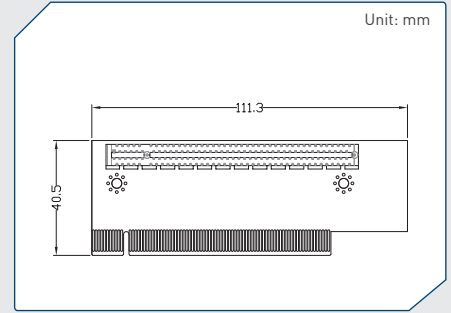

Cincoze Riser Cards

RC-E1-01
Riser Card with 1x PCIe1 Slot
 Interface: 1x PCIe1
 Expansion: 1x PCIe1
 Dimension: 111.3 x 40.5 mm

RC-E4-01
Riser Card with 1x PCIe4 Slot
 Interface: 1x PCIe4
 Expansion: 1x PCIe4
 Dimension: 111.3 x 40.5 mm

RC-E16-01
Riser Card with 1x PCIe16 Slot
 Interface: 1x PCIe16
 Expansion: 1x PCIe16
 Dimension: 111.3 x 40.5 mm

RC-PI-01
Riser Card with 1x PCI Slot
 Interface: 1x PCIe1
 Expansion: 1x PCI
 Dimension: 111.3 x 40.5 mm

RC-E1E1-01
Riser Card with 2x PCIe1 Slots
 Interface: 1x PCIe1
 Expansion: 2x PCIe1
 Dimension: 111.3 x 60.5 mm

RC-E8E8-01
Riser Card with 2x PCIe8 Slots
 Interface: 1x PCIe16 + 1x PCIe1
 Expansion: 2x PCIe8
 Dimension: 111.3 x 60.5 mm

RC-E16E1-01
Riser Card with 1x PCIe16 and 1x PCIe1 Slots
 Interface: 1x PCIe16 + 1x PCIe1
 Expansion: 1x PCIe16, 1x PCIe1
 Dimension: 111.3 x 60.5 mm

RC-E16PI-01
Riser Card with 1x PCIe16 and 1x PCI Slots
 Interface: 1x PCIe16 + 1x PCIe1
 Expansion: 1x PCIe16, 1x PCI
 Dimension: 111.3 x 60.5 mm