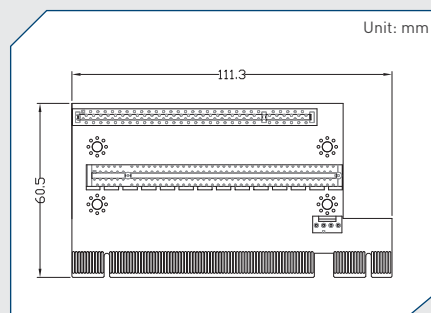

RC-E16-01
Riser Card with 1x PCIe16 Slot
 Interface: 1x PCIe16
 Expansion: 1x PCIe16
 Dimension: 111.3 x 40.5 mm

RC-PI-01
Riser Card with 1x PCI Slot
 Interface: 1x PCIe1
 Expansion: 1x PCI
 Dimension: 111.3 x 40.5 mm

RC-E1E1-01
Riser Card with 2x PCIe1 Slots
 Interface: 1x PCIe1
 Expansion: 2x PCIe1
 Dimension: 111.3 x 60.5 mm

RC-E8E8-01
Riser Card with 2x PCIe8 Slots
 Interface: 1x PCIe16 + 1x PCIe1
 Expansion: 2x PCIe8
 Dimension: 111.3 x 60.5 mm

RC-E16E1-01
Riser Card with 1x PCIe16 and 1x PCIe1 Slots
 Interface: 1x PCIe16 + 1x PCIe1
 Expansion: 1x PCIe16, 1x PCIe1
 Dimension: 111.3 x 60.5 mm

RC-E16PI-01
Riser Card with 1x PCIe16 and 1x PCI Slots
 Interface: 1x PCIe16 + 1x PCIe1
 Expansion: 1x PCIe16, 1x PCI
 Dimension: 111.3 x 60.5 mm