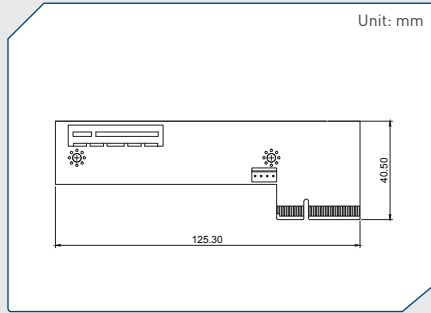

Cincoze Riser Cards

RC-E1-01
Riser Card with 1x PCIe1 Slot
 Interface: 1x PCIe1
 Expansion: 1x PCIe1
 Dimension: 111.3 x 40.5 mm

RC-E4-01
Riser Card with 1x PCIe4 Slot
 Interface: 1x PCIe4
 Expansion: 1x PCIe4
 Dimension: 111.3 x 40.5 mm

RC-E16-01
Riser Card with 1x PCIe16 Slot
 Interface: 1x PCIe16
 Expansion: 1x PCIe16
 Dimension: 111.3 x 40.5 mm

RC-PI-01
Riser Card with 1x PCI Slot
 Interface: 1x PCIe1
 Expansion: 1x PCI
 Dimension: 111.3 x 40.5 mm

RC-E1E1-01
Riser Card with 2x PCIe1 Slots
 Interface: 1x PCIe1
 Expansion: 2x PCIe1
 Dimension: 111.3 x 60.5 mm

RC-E8E8-01
Riser Card with 2x PCIe8 Slots
 Interface: 1x PCIe16 + 1x PCIe1
 Expansion: 2x PCIe8
 Dimension: 111.3 x 60.5 mm

RC-E16E1-01
Riser Card with 1x PCIe16 and 1x PCIe1 Slots
 Interface: 1x PCIe16 + 1x PCIe1
 Expansion: 1x PCIe16, 1x PCIe1
 Dimension: 111.3 x 60.5 mm

RC-E16PI-01
Riser Card with 1x PCIe16 and 1x PCI Slots
 Interface: 1x PCIe16 + 1x PCIe1
 Expansion: 1x PCIe16, 1x PCI
 Dimension: 111.3 x 60.5 mm