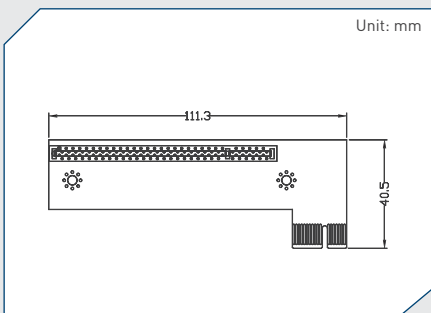

Cincoze Riser Cards

RC-E1-01
Riser Card with 1x PCIe1 Slot
 Interface: 1x PCIe1
 Expansion: 1x PCIe1
 Dimension: 111.3 x 40.5 mm

RC-E4-01
Riser Card with 1x PCIe4 Slot
 Interface: 1x PCIe4
 Expansion: 1x PCIe4
 Dimension: 111.3 x 40.5 mm

RC-E16-01
Riser Card with 1x PCIe16 Slot
 Interface: 1x PCIe16
 Expansion: 1x PCIe16
 Dimension: 111.3 x 40.5 mm

RC-PI-01
Riser Card with 1x PCI Slot
 Interface: 1x PCIe1
 Expansion: 1x PCI
 Dimension: 111.3 x 40.5 mm

RC-E1E1-01
Riser Card with 2x PCIe1 Slots
 Interface: 1x PCIe1
 Expansion: 2x PCIe1
 Dimension: 111.3 x 60.5 mm

RC-E8E8-01
Riser Card with 2x PCIe8 Slots
 Interface: 1x PCIe16 + 1x PCIe1
 Expansion: 2x PCIe8
 Dimension: 111.3 x 60.5 mm

RC-E16E1-01
Riser Card with 1x PCIe16 and 1x PCIe1 Slots
 Interface: 1x PCIe16 + 1x PCIe1
 Expansion: 1x PCIe16, 1x PCIe1
 Dimension: 111.3 x 60.5 mm

RC-E16PI-01
Riser Card with 1x PCIe16 and 1x PCI Slots
 Interface: 1x PCIe16 + 1x PCIe1
 Expansion: 1x PCIe16, 1x PCI
 Dimension: 111.3 x 60.5 mm