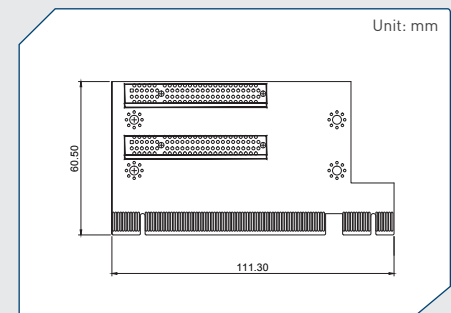

Cincoze Riser Cards

RC-E1-01
Riser Card with 1x PCIe1 Slot
 Interface: 1x PCIe1
 Expansion: 1x PCIe1
 Dimension: 111.3 x 40.5 mm

RC-E4-01
Riser Card with 1x PCIe4 Slot
 Interface: 1x PCIe4
 Expansion: 1x PCIe4
 Dimension: 111.3 x 40.5 mm

RC-E16-01
Riser Card with 1x PCIe16 Slot
 Interface: 1x PCIe16
 Expansion: 1x PCIe16
 Dimension: 111.3 x 40.5 mm

RC-PI-01
Riser Card with 1x PCI Slot
 Interface: 1x PCIe1
 Expansion: 1x PCI
 Dimension: 111.3 x 40.5 mm

RC-E1E1-01
Riser Card with 2x PCIe1 Slots
 Interface: 1x PCIe1
 Expansion: 2x PCIe1
 Dimension: 111.3 x 60.5 mm

RC-E8E8-01
Riser Card with 2x PCIe8 Slots
 Interface: 1x PCIe16 + 1x PCIe1
 Expansion: 2x PCIe8
 Dimension: 111.3 x 60.5 mm

RC-E16E1-01
Riser Card with 1x PCIe16 and 1x PCIe1 Slots
 Interface: 1x PCIe16 + 1x PCIe1
 Expansion: 1x PCIe16, 1x PCIe1
 Dimension: 111.3 x 60.5 mm

RC-E16PI-01
Riser Card with 1x PCIe16 and 1x PCI Slots
 Interface: 1x PCIe16 + 1x PCIe1
 Expansion: 1x PCIe16, 1x PCI
 Dimension: 111.3 x 60.5 mm