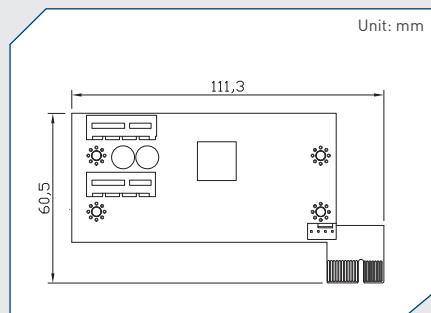

Cincoze Riser Cards

RC-E1-01
Riser Card with 1x PCIe1 Slot
 Interface: 1x PCIe1
 Expansion: 1x PCIe1
 Dimension: 111.3 x 40.5 mm

RC-E4-01
Riser Card with 1x PCIe4 Slot
 Interface: 1x PCIe4
 Expansion: 1x PCIe4
 Dimension: 111.3 x 40.5 mm

RC-E16-01
Riser Card with 1x PCIe16 Slot
 Interface: 1x PCIe16
 Expansion: 1x PCIe16
 Dimension: 111.3 x 40.5 mm

RC-PI-01
Riser Card with 1x PCI Slot
 Interface: 1x PCIe1
 Expansion: 1x PCI
 Dimension: 111.3 x 40.5 mm

RC-E1E1-01
Riser Card with 2x PCIe1 Slots
 Interface: 1x PCIe1
 Expansion: 2x PCIe1
 Dimension: 111.3 x 60.5 mm

RC-E8E8-01
Riser Card with 2x PCIe8 Slots
 Interface: 1x PCIe16 + 1x PCIe1
 Expansion: 2x PCIe8
 Dimension: 111.3 x 60.5 mm

RC-E16E1-01
Riser Card with 1x PCIe16 and 1x PCIe1 Slots
 Interface: 1x PCIe16 + 1x PCIe1
 Expansion: 1x PCIe16, 1x PCIe1
 Dimension: 111.3 x 60.5 mm

RC-E16PI-01
Riser Card with 1x PCIe16 and 1x PCI Slots
 Interface: 1x PCIe16 + 1x PCIe1
 Expansion: 1x PCIe16, 1x PCI
 Dimension: 111.3 x 60.5 mm