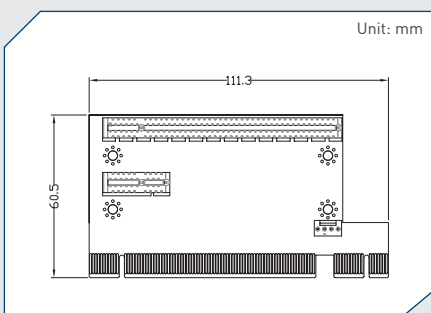

Cincoze Riser Cards

RC-E1-01
Riser Card with 1x PCIe1 Slot
 Interface: 1x PCIe1
 Expansion: 1x PCIe1
 Dimension: 111.3 x 40.5 mm

RC-E4-01
Riser Card with 1x PCIe4 Slot
 Interface: 1x PCIe4
 Expansion: 1x PCIe4
 Dimension: 111.3 x 40.5 mm

RC-E16-01
Riser Card with 1x PCIe16 Slot
 Interface: 1x PCIe16
 Expansion: 1x PCIe16
 Dimension: 111.3 x 40.5 mm

RC-PI-01
Riser Card with 1x PCI Slot
 Interface: 1x PCIe1
 Expansion: 1x PCI
 Dimension: 111.3 x 40.5 mm

RC-E1E1-01
Riser Card with 2x PCIe1 Slots
 Interface: 1x PCIe1
 Expansion: 2x PCIe1
 Dimension: 111.3 x 60.5 mm

RC-E8E8-01
Riser Card with 2x PCIe8 Slots
 Interface: 1x PCIe16 + 1x PCIe1
 Expansion: 2x PCIe8
 Dimension: 111.3 x 60.5 mm

RC-E16E1-01
Riser Card with 1x PCIe16 and 1x PCIe1 Slots
 Interface: 1x PCIe16 + 1x PCIe1
 Expansion: 1x PCIe16, 1x PCIe1
 Dimension: 111.3 x 60.5 mm

RC-E16PI-01
Riser Card with 1x PCIe16 and 1x PCI Slots
 Interface: 1x PCIe16 + 1x PCIe1
 Expansion: 1x PCIe16, 1x PCI
 Dimension: 111.3 x 60.5 mm