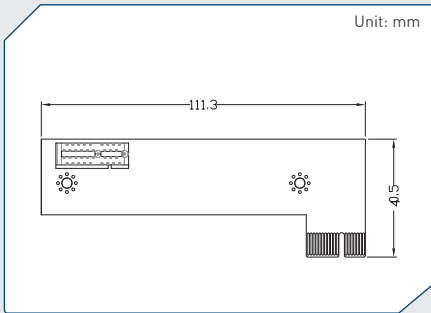

Cincoze Riser Cards

RC-E1-01
Riser Card with 1x PCIe1 Slot
 Interface: 1x PCIe1
 Expansion: 1x PCIe1
 Dimension: 111.3 x 40.5 mm

RC-E4-01
Riser Card with 1x PCIe4 Slot
 Interface: 1x PCIe4
 Expansion: 1x PCIe4
 Dimension: 111.3 x 40.5 mm

RC-E16-01
Riser Card with 1x PCIe16 Slot
 Interface: 1x PCIe16
 Expansion: 1x PCIe16
 Dimension: 111.3 x 40.5 mm

RC-PI-01
Riser Card with 1x PCI Slot
 Interface: 1x PCIe1
 Expansion: 1x PCI
 Dimension: 111.3 x 40.5 mm

RC-E1E1-01
Riser Card with 2x PCIe1 Slots
 Interface: 1x PCIe1
 Expansion: 2x PCIe1
 Dimension: 111.3 x 60.5 mm

RC-E8E8-01
Riser Card with 2x PCIe8 Slots
 Interface: 1x PCIe16 + 1x PCIe1
 Expansion: 2x PCIe8
 Dimension: 111.3 x 60.5 mm

RC-E16E1-01
Riser Card with 1x PCIe16 and 1x PCIe1 Slots
 Interface: 1x PCIe16 + 1x PCIe1
 Expansion: 1x PCIe16, 1x PCIe1
 Dimension: 111.3 x 60.5 mm

RC-E16PI-01
Riser Card with 1x PCIe16 and 1x PCI Slots
 Interface: 1x PCIe16 + 1x PCIe1
 Expansion: 1x PCIe16, 1x PCI
 Dimension: 111.3 x 60.5 mm