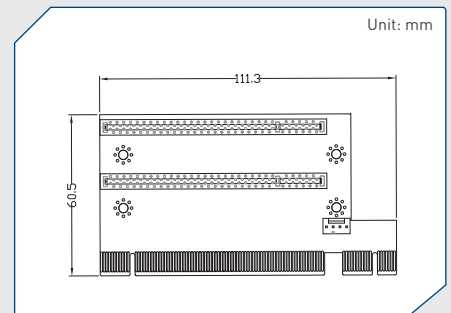

RC-PIPI-01
Riser Card with 2x PCI Slots
Interface: 1x PCIe1
Expansion: 2x PCI
Dimension: 111.3 x 60.5 mm