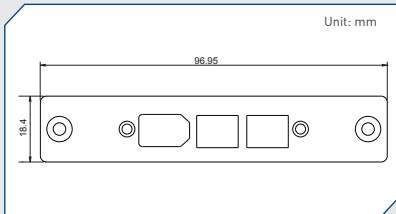

UB0701
 Universal Bracket with 1394 Cutout
 Dimension (WxD) : 82.5 x 19.5 mm

UB0703
 Universal Bracket with 2x DB9 Cutout
 Dimension (WxD) : 82.5 x 19.5 mm

UB0710
 Universal Bracket with 4x M12 Cutout
 Dimension (WxD) : 82.5 x 19.5 mm

UB0711
 Universal Bracket with 2x RJ45 Cutout
 Dimension (WxD) : 82.5 x 19.5 mm

UB0712
 Universal Bracket with 4x RJ45 Cutout
 Dimension (WxD) : 82.5 x 19.5 mm

UB0714
 Universal Bracket with 2x USB Cutout
 Dimension (WxD) : 82.5 x 19.5 mm

Cincoze Universal Bracket

UB0901
Universal Bracket with 1394 Cutout
 Dimension (WxD) : 96.95 x 18.4 mm

UB0903
Universal Bracket with 2x DB9 Cutout
 Dimension (WxD) : 96.95 x 18.4 mm

UB0910
Universal Bracket with 4x M12 Cutout
 Dimension (WxD) : 96.95 x 18.4 mm

UB0911
Universal Bracket with 2x RJ45 Cutout
 Dimension (WxD) : 96.95 x 18.4 mm

UB0912
Universal Bracket with 4x RJ45 Cutout
 Dimension (WxD) : 96.95 x 18.4 mm

UB0914
Universal Bracket with 2x USB Cutout
 Dimension (WxD) : 96.95 x 18.4 mm