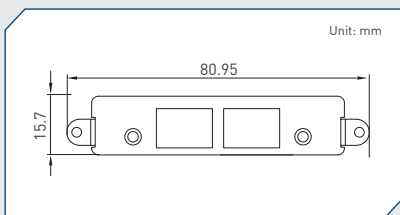

UB0911
Universal Bracket with 2x RJ45 Cutout
 Dimension (WxD) : 96.95 x 18.4 mm

UB0912
Universal Bracket with 4x RJ45 Cutout
 Dimension (WxD) : 96.95 x 18.4 mm

UB0914
Universal Bracket with 2x USB Cutout
 Dimension (WxD) : 96.95 x 18.4 mm

UB0918
Universal Bracket with DIO Cutout
 Dimension (WxD) : 96.95 x 18.4 mm

Cincoze Universal Bracket

UB1004
Universal Bracket with 4x DB9 Cutout
 Dimension (WxD) : 88.8 x 31.0 mm

UB1010
Universal Bracket with 4x M12 Cutout
 Dimension (WxD) : 88.8 x 31.0 mm

UB1012
Universal Bracket with 4x RJ45 Cutout
 Dimension (WxD) : 88.8 x 31.0 mm

UB1018
Universal Bracket with DIO Cutout
 Dimension (WxD) : 88.8 x 31.0 mm

UB1103
Universal Bracket with 2x DB9 Cutout
 Dimension (WxD) : 80.95 x 15.7 mm

UB1107
Universal Bracket with DVI-D Cutout
 Dimension (WxD) : 80.95 x 15.7 mm

UB1108
Universal Bracket with HDMI Cutout
 Dimension (WxD) : 80.95 x 15.7 mm

UB1111
Universal Bracket with 2x RJ45 Cutout
 Dimension (WxD) : 80.95 x 15.7 mm