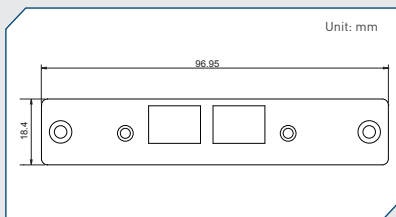

UB0711
 Universal Bracket with 2x RJ45 Cutout
 Dimension (WxD) : 82.5 x 19.5 mm

UB0712
 Universal Bracket with 4x RJ45 Cutout
 Dimension (WxD) : 82.5 x 19.5 mm

UB0714
 Universal Bracket with 2x USB Cutout
 Dimension (WxD) : 82.5 x 19.5 mm

Cincoze Universal Bracket

UB0901
Universal Bracket with 1394 Cutout
 Dimension (WxD) : 96.95 x 18.4 mm

UB0903
Universal Bracket with 2x DB9 Cutout
 Dimension (WxD) : 96.95 x 18.4 mm

UB0910
Universal Bracket with 4x M12 Cutout
 Dimension (WxD) : 96.95 x 18.4 mm

UB0911
Universal Bracket with 2x RJ45 Cutout
 Dimension (WxD) : 96.95 x 18.4 mm

UB0912
Universal Bracket with 4x RJ45 Cutout
 Dimension (WxD) : 96.95 x 18.4 mm

UB0914
Universal Bracket with 2x USB Cutout
 Dimension (WxD) : 96.95 x 18.4 mm

UB0918
Universal Bracket with DIO Cutout
 Dimension (WxD) : 96.95 x 18.4 mm

Cincoze Universal Bracket

UB1004
Universal Bracket with 4x DB9 Cutout
 Dimension (WxD) : 88.8 x 31.0 mm

UB1010
Universal Bracket with 4x M12 Cutout
 Dimension (WxD) : 88.8 x 31.0 mm