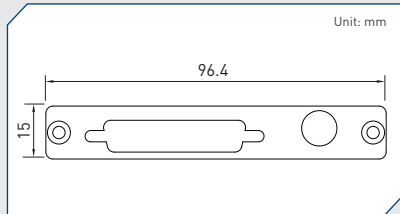

UB0311
Universal Bracket with 2x RJ45 Cutout
 Dimension (WxD) : 64.6 x 17.4 mm

UB0314
Universal Bracket with 2x USB Cutout
 Dimension (WxD) : 64.6 x 16.4 mm

UB0403
Universal Bracket with 2x DB9 Cutout
 Dimension (WxD) : 96.4 x 15 mm

UB0406
Universal Bracket with DP Cutout
 Dimension (WxD) : 96.4 x 15 mm

UB0407
Universal Bracket with DVI-D Cutout
 Dimension (WxD) : 96.4 x 15 mm

UB0408
Universal Bracket with HDMI Cutout
 Dimension (WxD) : 96.4 x 15 mm

Cincoze Universal Bracket

UB0409
Universal Bracket with PS/2, LPT Cutout
 Dimension (WxD) : 96.4 x 15 mm

UB0411
Universal Bracket with 2x RJ45 Cutout
 Dimension (WxD) : 96.4 x 15 mm

UB0414
Universal Bracket with 2x USB Cutout
 Dimension (WxD) : 96.4 x 15 mm

UB0415
Universal Bracket with DIO Cutout
 Dimension (WxD) : 96.4 x 15 mm

UB0416
Universal Bracket with VGA Cutout
 Dimension (WxD) : 96.4 x 15 mm

UB0501
Universal Bracket with 1394 Cutout
 Dimension (WxD) : 154 x 17.3 mm