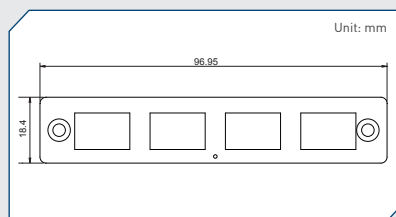

UB0711
 Universal Bracket with 2x RJ45 Cutout
 Dimension (WxD) : 82.5 x 19.5 mm

UB0712
 Universal Bracket with 4x RJ45 Cutout
 Dimension (WxD) : 82.5 x 19.5 mm

UB0714
 Universal Bracket with 2x USB Cutout
 Dimension (WxD) : 82.5 x 19.5 mm

Cincoze Universal Bracket

UB0901
Universal Bracket with 1394 Cutout
 Dimension (WxD) : 96.95 x 18.4 mm

UB0903
Universal Bracket with 2x DB9 Cutout
 Dimension (WxD) : 96.95 x 18.4 mm

UB0910
Universal Bracket with 4x M12 Cutout
 Dimension (WxD) : 96.95 x 18.4 mm

UB0911
Universal Bracket with 2x RJ45 Cutout
 Dimension (WxD) : 96.95 x 18.4 mm

UB0912
Universal Bracket with 4x RJ45 Cutout
 Dimension (WxD) : 96.95 x 18.4 mm

UB0914
Universal Bracket with 2x USB Cutout
 Dimension (WxD) : 96.95 x 18.4 mm

UB0918
Universal Bracket with DIO Cutout
 Dimension (WxD) : 96.95 x 18.4 mm

Cincoze Universal Bracket

UB1004
Universal Bracket with 4x DB9 Cutout
 Dimension (WxD) : 88.8 x 31.0 mm

UB1010
Universal Bracket with 4x M12 Cutout
 Dimension (WxD) : 88.8 x 31.0 mm