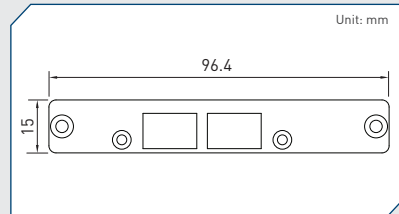

UB0311
Universal Bracket with 2x RJ45 Cutout
 Dimension (WxD) : 64.6 x 17.4 mm

UB0314
Universal Bracket with 2x USB Cutout
 Dimension (WxD) : 64.6 x 16.4 mm

UB0403
Universal Bracket with 2x DB9 Cutout
 Dimension (WxD) : 96.4 x 15 mm

UB0406
Universal Bracket with DP Cutout
 Dimension (WxD) : 96.4 x 15 mm

UB0407
Universal Bracket with DVI-D Cutout
 Dimension (WxD) : 96.4 x 15 mm

UB0408
Universal Bracket with HDMI Cutout
 Dimension (WxD) : 96.4 x 15 mm

Cincoze Universal Bracket

UB0409
Universal Bracket with PS/2, LPT Cutout
 Dimension (WxD) : 96.4 x 15 mm

UB0411
Universal Bracket with 2x RJ45 Cutout
 Dimension (WxD) : 96.4 x 15 mm

UB0414
Universal Bracket with 2x USB Cutout
 Dimension (WxD) : 96.4 x 15 mm

UB0415
Universal Bracket with DIO Cutout
 Dimension (WxD) : 96.4 x 15 mm

UB0416
Universal Bracket with VGA Cutout
 Dimension (WxD) : 96.4 x 15 mm

UB0501
Universal Bracket with 1394 Cutout
 Dimension (WxD) : 154 x 17.3 mm