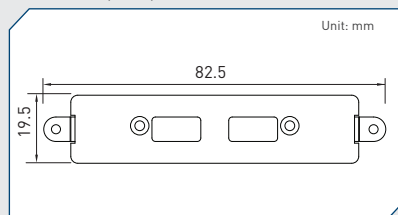

UB0514
Universal Bracket with 2x USB Cutout
 Dimension (WxD) : 154 x 17.3 mm

Cincoze Universal Bracket

UB0610
 Universal Bracket with 4x M12 Cutout
 Dimension (WxD) : 81 x 26.2 mm

UB0612
 Universal Bracket with 4x RJ45 Cutout
 Dimension (WxD) : 81 x 26.2 mm

UB0701
 Universal Bracket with 1394 Cutout
 Dimension (WxD) : 82.5 x 19.5 mm

UB0703
 Universal Bracket with 2x DB9 Cutout
 Dimension (WxD) : 82.5 x 19.5 mm

UB0710
 Universal Bracket with 4x M12 Cutout
 Dimension (WxD) : 82.5 x 19.5 mm

UB0711
 Universal Bracket with 2x RJ45 Cutout
 Dimension (WxD) : 82.5 x 19.5 mm

UB0712
 Universal Bracket with 4x RJ45 Cutout
 Dimension (WxD) : 82.5 x 19.5 mm

UB0714
 Universal Bracket with 2x USB Cutout
 Dimension (WxD) : 82.5 x 19.5 mm

Cincoze Universal Bracket

UB0901
Universal Bracket with 1394 Cutout
 Dimension (WxD) : 96.95 x 18.4 mm

UB0903
Universal Bracket with 2x DB9 Cutout
 Dimension (WxD) : 96.95 x 18.4 mm

UB0910
Universal Bracket with 4x M12 Cutout
 Dimension (WxD) : 96.95 x 18.4 mm