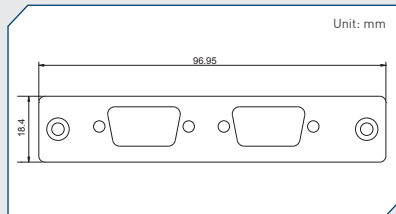

UB0701
 Universal Bracket with 1394 Cutout
 Dimension (WxD) : 82.5 x 19.5 mm

UB0703
 Universal Bracket with 2x DB9 Cutout
 Dimension (WxD) : 82.5 x 19.5 mm

UB0710
 Universal Bracket with 4x M12 Cutout
 Dimension (WxD) : 82.5 x 19.5 mm

UB0711
 Universal Bracket with 2x RJ45 Cutout
 Dimension (WxD) : 82.5 x 19.5 mm

UB0712
 Universal Bracket with 4x RJ45 Cutout
 Dimension (WxD) : 82.5 x 19.5 mm

UB0714
 Universal Bracket with 2x USB Cutout
 Dimension (WxD) : 82.5 x 19.5 mm

Cincoze Universal Bracket

UB0901
Universal Bracket with 1394 Cutout
 Dimension (WxD) : 96.95 x 18.4 mm

UB0903
Universal Bracket with 2x DB9 Cutout
 Dimension (WxD) : 96.95 x 18.4 mm

UB0910
Universal Bracket with 4x M12 Cutout
 Dimension (WxD) : 96.95 x 18.4 mm

UB0911
Universal Bracket with 2x RJ45 Cutout
 Dimension (WxD) : 96.95 x 18.4 mm

UB0912
Universal Bracket with 4x RJ45 Cutout
 Dimension (WxD) : 96.95 x 18.4 mm

UB0914
Universal Bracket with 2x USB Cutout
 Dimension (WxD) : 96.95 x 18.4 mm