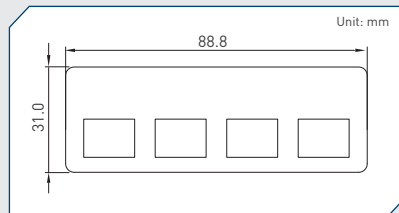

Cincoze Universal Bracket

UB0901
Universal Bracket with 1394 Cutout
 Dimension (WxD) : 96.95 x 18.4 mm

UB0903
Universal Bracket with 2x DB9 Cutout
 Dimension (WxD) : 96.95 x 18.4 mm

UB0910
Universal Bracket with 4x M12 Cutout
 Dimension (WxD) : 96.95 x 18.4 mm

UB0911
Universal Bracket with 2x RJ45 Cutout
 Dimension (WxD) : 96.95 x 18.4 mm

UB0912
Universal Bracket with 4x RJ45 Cutout
 Dimension (WxD) : 96.95 x 18.4 mm

UB0914
Universal Bracket with 2x USB Cutout
 Dimension (WxD) : 96.95 x 18.4 mm

UB0918
Universal Bracket with DIO Cutout
 Dimension (WxD) : 96.95 x 18.4 mm

Cincoze Universal Bracket

UB1004
Universal Bracket with 4x DB9 Cutout
 Dimension (WxD) : 88.8 x 31.0 mm

UB1010
Universal Bracket with 4x M12 Cutout
 Dimension (WxD) : 88.8 x 31.0 mm

UB1012
Universal Bracket with 4x RJ45 Cutout
 Dimension (WxD) : 88.8 x 31.0 mm

UB1018
Universal Bracket with DIO Cutout
 Dimension (WxD) : 88.8 x 31.0 mm

UB1103
Universal Bracket with 2x DB9 Cutout
 Dimension (WxD) : 80.95 x 15.7 mm