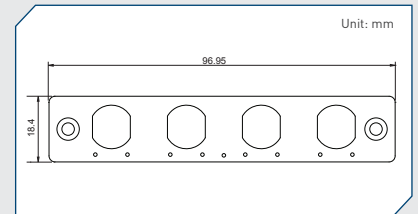

UB0711
 Universal Bracket with 2x RJ45 Cutout
 Dimension (WxD) : 82.5 x 19.5 mm

UB0712
 Universal Bracket with 4x RJ45 Cutout
 Dimension (WxD) : 82.5 x 19.5 mm

UB0714
 Universal Bracket with 2x USB Cutout
 Dimension (WxD) : 82.5 x 19.5 mm

Cincoze Universal Bracket

UB0901
Universal Bracket with 1394 Cutout
 Dimension (WxD) : 96.95 x 18.4 mm

UB0903
Universal Bracket with 2x DB9 Cutout
 Dimension (WxD) : 96.95 x 18.4 mm

UB0910
Universal Bracket with 4x M12 Cutout
 Dimension (WxD) : 96.95 x 18.4 mm

UB0911
Universal Bracket with 2x RJ45 Cutout
 Dimension (WxD) : 96.95 x 18.4 mm

UB0912
Universal Bracket with 4x RJ45 Cutout
 Dimension (WxD) : 96.95 x 18.4 mm

UB0914
Universal Bracket with 2x USB Cutout
 Dimension (WxD) : 96.95 x 18.4 mm

UB0918
Universal Bracket with DIO Cutout
 Dimension (WxD) : 96.95 x 18.4 mm

Cincoze Universal Bracket

UB1004
Universal Bracket with 4x DB9 Cutout
 Dimension (WxD) : 88.8 x 31.0 mm

UB1010
Universal Bracket with 4x M12 Cutout
 Dimension (WxD) : 88.8 x 31.0 mm