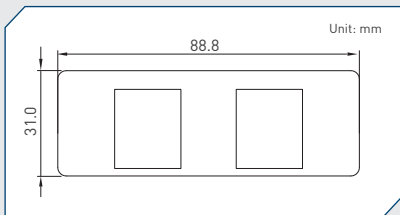

Cincoze Universal Bracket

UB0901
Universal Bracket with 1394 Cutout
 Dimension (WxD) : 96.95 x 18.4 mm

UB0903
Universal Bracket with 2x DB9 Cutout
 Dimension (WxD) : 96.95 x 18.4 mm

UB0910
Universal Bracket with 4x M12 Cutout
 Dimension (WxD) : 96.95 x 18.4 mm

UB0911
Universal Bracket with 2x RJ45 Cutout
 Dimension (WxD) : 96.95 x 18.4 mm

UB0912
Universal Bracket with 4x RJ45 Cutout
 Dimension (WxD) : 96.95 x 18.4 mm

UB0914
Universal Bracket with 2x USB Cutout
 Dimension (WxD) : 96.95 x 18.4 mm

UB0918
Universal Bracket with DIO Cutout
 Dimension (WxD) : 96.95 x 18.4 mm

Cincoze Universal Bracket

UB1004
Universal Bracket with 4x DB9 Cutout
 Dimension (WxD) : 88.8 x 31.0 mm

UB1010
Universal Bracket with 4x M12 Cutout
 Dimension (WxD) : 88.8 x 31.0 mm

UB1012
Universal Bracket with 4x RJ45 Cutout
 Dimension (WxD) : 88.8 x 31.0 mm

UB1018
Universal Bracket with DIO Cutout
 Dimension (WxD) : 88.8 x 31.0 mm

UB1103
Universal Bracket with 2x DB9 Cutout
 Dimension (WxD) : 80.95 x 15.7 mm