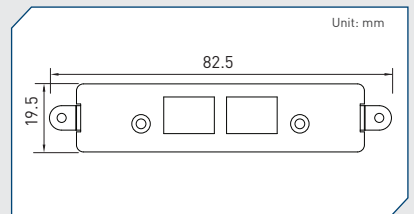

UB0514
Universal Bracket with 2x USB Cutout
 Dimension (WxD) : 154 x 17.3 mm

Cincoze Universal Bracket

UB0610
 Universal Bracket with 4x M12 Cutout
 Dimension (WxD) : 81 x 26.2 mm

UB0612
 Universal Bracket with 4x RJ45 Cutout
 Dimension (WxD) : 81 x 26.2 mm

UB0701
 Universal Bracket with 1394 Cutout
 Dimension (WxD) : 82.5 x 19.5 mm

UB0703
 Universal Bracket with 2x DB9 Cutout
 Dimension (WxD) : 82.5 x 19.5 mm

UB0710
 Universal Bracket with 4x M12 Cutout
 Dimension (WxD) : 82.5 x 19.5 mm

UB0711
 Universal Bracket with 2x RJ45 Cutout
 Dimension (WxD) : 82.5 x 19.5 mm

UB0712
 Universal Bracket with 4x RJ45 Cutout
 Dimension (WxD) : 82.5 x 19.5 mm

UB0714
 Universal Bracket with 2x USB Cutout
 Dimension (WxD) : 82.5 x 19.5 mm

Cincoze Universal Bracket

UB0901
Universal Bracket with 1394 Cutout
 Dimension (WxD) : 96.95 x 18.4 mm

UB0903
Universal Bracket with 2x DB9 Cutout
 Dimension (WxD) : 96.95 x 18.4 mm

UB0910
Universal Bracket with 4x M12 Cutout
 Dimension (WxD) : 96.95 x 18.4 mm