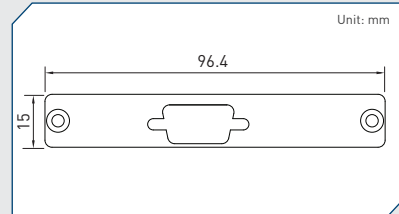

UB0311
Universal Bracket with 2x RJ45 Cutout
 Dimension (WxD) : 64.6 x 17.4 mm

UB0314
Universal Bracket with 2x USB Cutout
 Dimension (WxD) : 64.6 x 16.4 mm

UB0403
Universal Bracket with 2x DB9 Cutout
 Dimension (WxD) : 96.4 x 15 mm

UB0406
Universal Bracket with DP Cutout
 Dimension (WxD) : 96.4 x 15 mm

UB0407
Universal Bracket with DVI-D Cutout
 Dimension (WxD) : 96.4 x 15 mm

UB0408
Universal Bracket with HDMI Cutout
 Dimension (WxD) : 96.4 x 15 mm

Cincoze Universal Bracket

UB0409
Universal Bracket with PS/2, LPT Cutout
 Dimension (WxD) : 96.4 x 15 mm

UB0411
Universal Bracket with 2x RJ45 Cutout
 Dimension (WxD) : 96.4 x 15 mm

UB0414
Universal Bracket with 2x USB Cutout
 Dimension (WxD) : 96.4 x 15 mm

UB0415
Universal Bracket with DIO Cutout
 Dimension (WxD) : 96.4 x 15 mm

UB0416
Universal Bracket with VGA Cutout
 Dimension (WxD) : 96.4 x 15 mm

UB0501
Universal Bracket with 1394 Cutout
 Dimension (WxD) : 154 x 17.3 mm