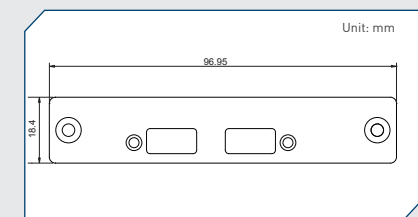

UB0711
 Universal Bracket with 2x RJ45 Cutout
 Dimension (WxD) : 82.5 x 19.5 mm

UB0712
 Universal Bracket with 4x RJ45 Cutout
 Dimension (WxD) : 82.5 x 19.5 mm

UB0714
 Universal Bracket with 2x USB Cutout
 Dimension (WxD) : 82.5 x 19.5 mm

Cincoze Universal Bracket

UB0901
Universal Bracket with 1394 Cutout
 Dimension (WxD) : 96.95 x 18.4 mm

UB0903
Universal Bracket with 2x DB9 Cutout
 Dimension (WxD) : 96.95 x 18.4 mm

UB0910
Universal Bracket with 4x M12 Cutout
 Dimension (WxD) : 96.95 x 18.4 mm

UB0911
Universal Bracket with 2x RJ45 Cutout
 Dimension (WxD) : 96.95 x 18.4 mm

UB0912
Universal Bracket with 4x RJ45 Cutout
 Dimension (WxD) : 96.95 x 18.4 mm

UB0914
Universal Bracket with 2x USB Cutout
 Dimension (WxD) : 96.95 x 18.4 mm

UB0918
Universal Bracket with DIO Cutout
 Dimension (WxD) : 96.95 x 18.4 mm

Cincoze Universal Bracket

UB1004
Universal Bracket with 4x DB9 Cutout
 Dimension (WxD) : 88.8 x 31.0 mm

UB1010
Universal Bracket with 4x M12 Cutout
 Dimension (WxD) : 88.8 x 31.0 mm