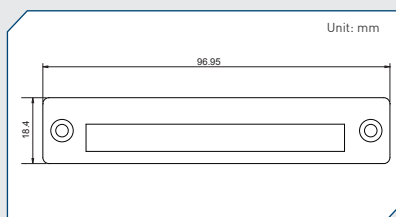

UB0711
 Universal Bracket with 2x RJ45 Cutout
 Dimension (WxD) : 82.5 x 19.5 mm

UB0712
 Universal Bracket with 4x RJ45 Cutout
 Dimension (WxD) : 82.5 x 19.5 mm

UB0714
 Universal Bracket with 2x USB Cutout
 Dimension (WxD) : 82.5 x 19.5 mm

Cincoze Universal Bracket

UB0901
Universal Bracket with 1394 Cutout
 Dimension (WxD) : 96.95 x 18.4 mm

UB0903
Universal Bracket with 2x DB9 Cutout
 Dimension (WxD) : 96.95 x 18.4 mm

UB0910
Universal Bracket with 4x M12 Cutout
 Dimension (WxD) : 96.95 x 18.4 mm

UB0911
Universal Bracket with 2x RJ45 Cutout
 Dimension (WxD) : 96.95 x 18.4 mm

UB0912
Universal Bracket with 4x RJ45 Cutout
 Dimension (WxD) : 96.95 x 18.4 mm

UB0914
Universal Bracket with 2x USB Cutout
 Dimension (WxD) : 96.95 x 18.4 mm

UB0918
Universal Bracket with DIO Cutout
 Dimension (WxD) : 96.95 x 18.4 mm

Cincoze Universal Bracket

UB1004
Universal Bracket with 4x DB9 Cutout
 Dimension (WxD) : 88.8 x 31.0 mm

UB1010
Universal Bracket with 4x M12 Cutout
 Dimension (WxD) : 88.8 x 31.0 mm