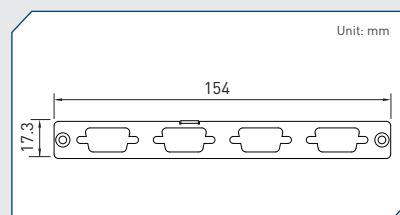

Cincoze Universal Bracket

UB0409
Universal Bracket with PS/2, LPT Cutout
 Dimension (WxD) : 96.4 x 15 mm

UB0411
Universal Bracket with 2x RJ45 Cutout
 Dimension (WxD) : 96.4 x 15 mm

UB0414
Universal Bracket with 2x USB Cutout
 Dimension (WxD) : 96.4 x 15 mm

UB0415
Universal Bracket with DIO Cutout
 Dimension (WxD) : 96.4 x 15 mm

UB0416
Universal Bracket with VGA Cutout
 Dimension (WxD) : 96.4 x 15 mm

UB0501
Universal Bracket with 1394 Cutout
 Dimension (WxD) : 154 x 17.3 mm

UB0503
Universal Bracket with 2x DB9 Cutout
 Dimension (WxD) : 154 x 17.3 mm

UB0504
Universal Bracket with 4x DB9 Cutout
 Dimension (WxD) : 154 x 17.3 mm

UB0511
Universal Bracket with 2x RJ45 Cutout
 Dimension (WxD) : 154 x 17.3 mm

UB0514
Universal Bracket with 2x USB Cutout
 Dimension (WxD) : 154 x 17.3 mm

Cincoze Universal Bracket

UB0610
 Universal Bracket with 4x M12 Cutout
 Dimension (WxD) : 81 x 26.2 mm

UB0612
 Universal Bracket with 4x RJ45 Cutout
 Dimension (WxD) : 81 x 26.2 mm