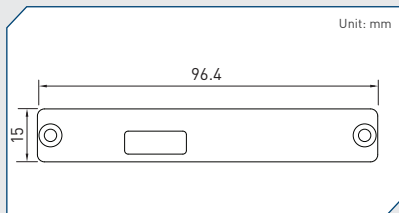

UB0214
Universal Bracket with 2x USB Cutout
 Dimension (WxD) : 53.5 x 21 mm

UB0301
Universal Bracket with 1394 Cutout
 Dimension (WxD) : 64.6 x 16.4 mm

UB0303
Universal Bracket with 1x DB9 Cutout
 Dimension (WxD) : 64.6 x 16.4 mm

UB0311
Universal Bracket with 2x RJ45 Cutout
 Dimension (WxD) : 64.6 x 17.4 mm

UB0314
Universal Bracket with 2x USB Cutout
 Dimension (WxD) : 64.6 x 16.4 mm

UB0403
Universal Bracket with 2x DB9 Cutout
 Dimension (WxD) : 96.4 x 15 mm

UB0406
Universal Bracket with DP Cutout
 Dimension (WxD) : 96.4 x 15 mm

UB0407
Universal Bracket with DVI-D Cutout
 Dimension (WxD) : 96.4 x 15 mm

UB0408
Universal Bracket with HDMI Cutout
 Dimension (WxD) : 96.4 x 15 mm

Cincoze Universal Bracket

UB0409
Universal Bracket with PS/2, LPT Cutout
 Dimension (WxD) : 96.4 x 15 mm

UB0411
Universal Bracket with 2x RJ45 Cutout
 Dimension (WxD) : 96.4 x 15 mm

UB0414
Universal Bracket with 2x USB Cutout
 Dimension (WxD) : 96.4 x 15 mm