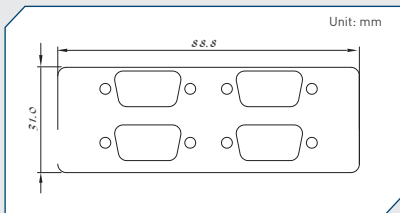

UB0711
 Universal Bracket with 2x RJ45 Cutout
 Dimension (WxD) : 82.5 x 19.5 mm

UB0712
 Universal Bracket with 4x RJ45 Cutout
 Dimension (WxD) : 82.5 x 19.5 mm

UB0714
 Universal Bracket with 2x USB Cutout
 Dimension (WxD) : 82.5 x 19.5 mm

Cincoze Universal Bracket

UB0901
Universal Bracket with 1394 Cutout
 Dimension (WxD) : 96.95 x 18.4 mm

UB0903
Universal Bracket with 2x DB9 Cutout
 Dimension (WxD) : 96.95 x 18.4 mm

UB0910
Universal Bracket with 4x M12 Cutout
 Dimension (WxD) : 96.95 x 18.4 mm

UB0911
Universal Bracket with 2x RJ45 Cutout
 Dimension (WxD) : 96.95 x 18.4 mm

UB0912
Universal Bracket with 4x RJ45 Cutout
 Dimension (WxD) : 96.95 x 18.4 mm

UB0914
Universal Bracket with 2x USB Cutout
 Dimension (WxD) : 96.95 x 18.4 mm

UB0918
Universal Bracket with DIO Cutout
 Dimension (WxD) : 96.95 x 18.4 mm

Cincoze Universal Bracket

UB1004
Universal Bracket with 4x DB9 Cutout
 Dimension (WxD) : 88.8 x 31.0 mm

UB1010
Universal Bracket with 4x M12 Cutout
 Dimension (WxD) : 88.8 x 31.0 mm