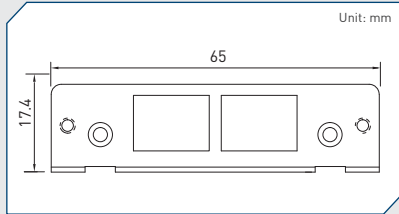

Cincoze Universal Bracket

UB0111
Universal Bracket with 2x RJ45 Cutout
 Dimension (WxD) : 65 x 17.4 mm

UB0203
2x Universal Bracket with 1x DB9 Cutout
 Dimension (WxD) : 53.5 x 21 mm

UB0211
Universal Bracket with 2x RJ45 Cutout
 Dimension (WxD) : 53.5 x 21 mm

UB0214
Universal Bracket with 2x USB Cutout
 Dimension (WxD) : 53.5 x 21 mm

UB0301
Universal Bracket with 1394 Cutout
 Dimension (WxD) : 64.6 x 16.4 mm

UB0303
Universal Bracket with 1x DB9 Cutout
 Dimension (WxD) : 64.6 x 16.4 mm

UB0311
Universal Bracket with 2x RJ45 Cutout
 Dimension (WxD) : 64.6 x 17.4 mm

UB0314
Universal Bracket with 2x USB Cutout
 Dimension (WxD) : 64.6 x 16.4 mm

UB0403
Universal Bracket with 2x DB9 Cutout
 Dimension (WxD) : 96.4 x 15 mm

UB0911
Universal Bracket with 2x RJ45 Cutout
 Dimension (WxD) : 96.95 x 18.4 mm

UB0912
Universal Bracket with 4x RJ45 Cutout
 Dimension (WxD) : 96.95 x 18.4 mm

UB0914
Universal Bracket with 2x USB Cutout
 Dimension (WxD) : 96.95 x 18.4 mm