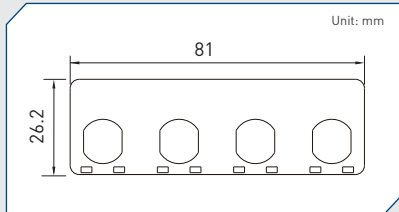

UB0415
Universal Bracket with DIO Cutout
 Dimension (WxD) : 96.4 x 15 mm

UB0416
Universal Bracket with VGA Cutout
 Dimension (WxD) : 96.4 x 15 mm

UB0501
Universal Bracket with 1394 Cutout
 Dimension (WxD) : 154 x 17.3 mm

UB0503
Universal Bracket with 2x DB9 Cutout
 Dimension (WxD) : 154 x 17.3 mm

UB0504
Universal Bracket with 4x DB9 Cutout
 Dimension (WxD) : 154 x 17.3 mm

UB0511
Universal Bracket with 2x RJ45 Cutout
 Dimension (WxD) : 154 x 17.3 mm

UB0514
Universal Bracket with 2x USB Cutout
 Dimension (WxD) : 154 x 17.3 mm

Cincoze Universal Bracket

UB0610
 Universal Bracket with 4x M12 Cutout
 Dimension (WxD) : 81 x 26.2 mm

UB0612
 Universal Bracket with 4x RJ45 Cutout
 Dimension (WxD) : 81 x 26.2 mm

UB0701
 Universal Bracket with 1394 Cutout
 Dimension (WxD) : 82.5 x 19.5 mm

UB0703
 Universal Bracket with 2x DB9 Cutout
 Dimension (WxD) : 82.5 x 19.5 mm

UB0710
 Universal Bracket with 4x M12 Cutout
 Dimension (WxD) : 82.5 x 19.5 mm