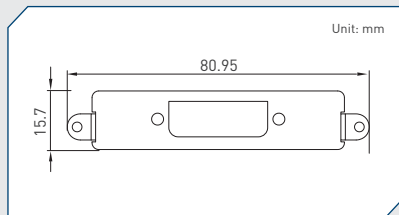

UB0911
Universal Bracket with 2x RJ45 Cutout
 Dimension (WxD) : 96.95 x 18.4 mm

UB0912
Universal Bracket with 4x RJ45 Cutout
 Dimension (WxD) : 96.95 x 18.4 mm

UB0914
Universal Bracket with 2x USB Cutout
 Dimension (WxD) : 96.95 x 18.4 mm

UB0918
Universal Bracket with DIO Cutout
 Dimension (WxD) : 96.95 x 18.4 mm

Cincoze Universal Bracket

UB1004
Universal Bracket with 4x DB9 Cutout
 Dimension (WxD) : 88.8 x 31.0 mm

UB1010
Universal Bracket with 4x M12 Cutout
 Dimension (WxD) : 88.8 x 31.0 mm

UB1012
Universal Bracket with 4x RJ45 Cutout
 Dimension (WxD) : 88.8 x 31.0 mm

UB1018
Universal Bracket with DIO Cutout
 Dimension (WxD) : 88.8 x 31.0 mm

UB1103
Universal Bracket with 2x DB9 Cutout
 Dimension (WxD) : 80.95 x 15.7 mm

UB1107
Universal Bracket with DVI-D Cutout
 Dimension (WxD) : 80.95 x 15.7 mm

UB1108
Universal Bracket with HDMI Cutout
 Dimension (WxD) : 80.95 x 15.7 mm

UB1111
Universal Bracket with 2x RJ45 Cutout
 Dimension (WxD) : 80.95 x 15.7 mm