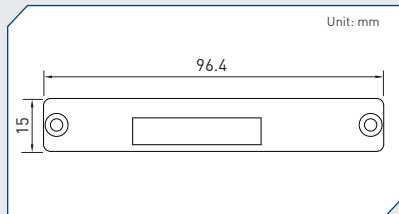

UB0311
Universal Bracket with 2x RJ45 Cutout
 Dimension (WxD) : 64.6 x 17.4 mm

UB0314
Universal Bracket with 2x USB Cutout
 Dimension (WxD) : 64.6 x 16.4 mm

UB0403
Universal Bracket with 2x DB9 Cutout
 Dimension (WxD) : 96.4 x 15 mm

UB0406
Universal Bracket with DP Cutout
 Dimension (WxD) : 96.4 x 15 mm

UB0407
Universal Bracket with DVI-D Cutout
 Dimension (WxD) : 96.4 x 15 mm

UB0408
Universal Bracket with HDMI Cutout
 Dimension (WxD) : 96.4 x 15 mm

Cincoze Universal Bracket

UB0409
Universal Bracket with PS/2, LPT Cutout
 Dimension (WxD) : 96.4 x 15 mm

UB0411
Universal Bracket with 2x RJ45 Cutout
 Dimension (WxD) : 96.4 x 15 mm

UB0414
Universal Bracket with 2x USB Cutout
 Dimension (WxD) : 96.4 x 15 mm

UB0415
Universal Bracket with DIO Cutout
 Dimension (WxD) : 96.4 x 15 mm

UB0416
Universal Bracket with VGA Cutout
 Dimension (WxD) : 96.4 x 15 mm

UB0501
Universal Bracket with 1394 Cutout
 Dimension (WxD) : 154 x 17.3 mm