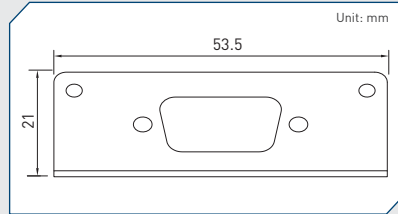

Cincoze Universal Bracket

UB0111
Universal Bracket with 2x RJ45 Cutout
 Dimension (WxD) : 65 x 17.4 mm

UB0203
2x Universal Bracket with 1x DB9 Cutout
 Dimension (WxD) : 53.5 x 21 mm

UB0211
Universal Bracket with 2x RJ45 Cutout
 Dimension (WxD) : 53.5 x 21 mm

UB0214
Universal Bracket with 2x USB Cutout
 Dimension (WxD) : 53.5 x 21 mm

UB0301
Universal Bracket with 1394 Cutout
 Dimension (WxD) : 64.6 x 16.4 mm

UB0303
Universal Bracket with 1x DB9 Cutout
 Dimension (WxD) : 64.6 x 16.4 mm

UB0311
Universal Bracket with 2x RJ45 Cutout
 Dimension (WxD) : 64.6 x 17.4 mm

UB0314
Universal Bracket with 2x USB Cutout
 Dimension (WxD) : 64.6 x 16.4 mm

UB0403
Universal Bracket with 2x DB9 Cutout
 Dimension (WxD) : 96.4 x 15 mm

UB0911
Universal Bracket with 2x RJ45 Cutout
 Dimension (WxD) : 96.95 x 18.4 mm

UB0912
Universal Bracket with 4x RJ45 Cutout
 Dimension (WxD) : 96.95 x 18.4 mm

UB0914
Universal Bracket with 2x USB Cutout
 Dimension (WxD) : 96.95 x 18.4 mm