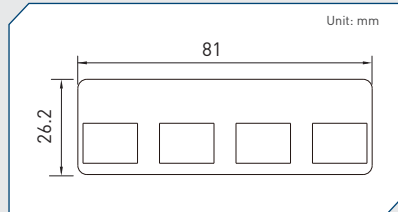

UB0503
Universal Bracket with 2x DB9 Cutout
 Dimension (WxD) : 154 x 17.3 mm

UB0504
Universal Bracket with 4x DB9 Cutout
 Dimension (WxD) : 154 x 17.3 mm

UB0511
Universal Bracket with 2x RJ45 Cutout
 Dimension (WxD) : 154 x 17.3 mm

UB0514
Universal Bracket with 2x USB Cutout
 Dimension (WxD) : 154 x 17.3 mm

Cincoze Universal Bracket

UB0610
 Universal Bracket with 4x M12 Cutout
 Dimension (WxD) : 81 x 26.2 mm

UB0612
 Universal Bracket with 4x RJ45 Cutout
 Dimension (WxD) : 81 x 26.2 mm

UB0701
 Universal Bracket with 1394 Cutout
 Dimension (WxD) : 82.5 x 19.5 mm

UB0703
 Universal Bracket with 2x DB9 Cutout
 Dimension (WxD) : 82.5 x 19.5 mm

UB0710
 Universal Bracket with 4x M12 Cutout
 Dimension (WxD) : 82.5 x 19.5 mm

UB0711
 Universal Bracket with 2x RJ45 Cutout
 Dimension (WxD) : 82.5 x 19.5 mm

UB0712
 Universal Bracket with 4x RJ45 Cutout
 Dimension (WxD) : 82.5 x 19.5 mm

UB0714
 Universal Bracket with 2x USB Cutout
 Dimension (WxD) : 82.5 x 19.5 mm