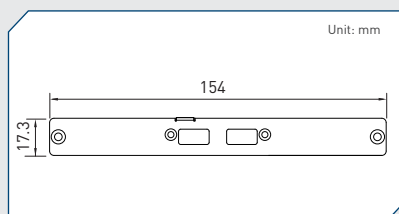

UB0415
Universal Bracket with DIO Cutout
 Dimension (WxD) : 96.4 x 15 mm

UB0416
Universal Bracket with VGA Cutout
 Dimension (WxD) : 96.4 x 15 mm

UB0501
Universal Bracket with 1394 Cutout
 Dimension (WxD) : 154 x 17.3 mm

UB0503
Universal Bracket with 2x DB9 Cutout
 Dimension (WxD) : 154 x 17.3 mm

UB0504
Universal Bracket with 4x DB9 Cutout
 Dimension (WxD) : 154 x 17.3 mm

UB0511
Universal Bracket with 2x RJ45 Cutout
 Dimension (WxD) : 154 x 17.3 mm

UB0514
Universal Bracket with 2x USB Cutout
 Dimension (WxD) : 154 x 17.3 mm

Cincoze Universal Bracket

UB0610
 Universal Bracket with 4x M12 Cutout
 Dimension (WxD) : 81 x 26.2 mm

UB0612
 Universal Bracket with 4x RJ45 Cutout
 Dimension (WxD) : 81 x 26.2 mm

UB0701
 Universal Bracket with 1394 Cutout
 Dimension (WxD) : 82.5 x 19.5 mm

UB0703
 Universal Bracket with 2x DB9 Cutout
 Dimension (WxD) : 82.5 x 19.5 mm

UB0710
 Universal Bracket with 4x M12 Cutout
 Dimension (WxD) : 82.5 x 19.5 mm