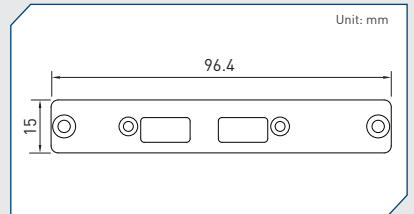

UB0311
Universal Bracket with 2x RJ45 Cutout
 Dimension (WxD) : 64.6 x 17.4 mm

UB0314
Universal Bracket with 2x USB Cutout
 Dimension (WxD) : 64.6 x 16.4 mm

UB0403
Universal Bracket with 2x DB9 Cutout
 Dimension (WxD) : 96.4 x 15 mm

UB0406
Universal Bracket with DP Cutout
 Dimension (WxD) : 96.4 x 15 mm

UB0407
Universal Bracket with DVI-D Cutout
 Dimension (WxD) : 96.4 x 15 mm

UB0408
Universal Bracket with HDMI Cutout
 Dimension (WxD) : 96.4 x 15 mm

Cincoze Universal Bracket

UB0409
Universal Bracket with PS/2, LPT Cutout
 Dimension (WxD) : 96.4 x 15 mm

UB0411
Universal Bracket with 2x RJ45 Cutout
 Dimension (WxD) : 96.4 x 15 mm

UB0414
Universal Bracket with 2x USB Cutout
 Dimension (WxD) : 96.4 x 15 mm

UB0415
Universal Bracket with DIO Cutout
 Dimension (WxD) : 96.4 x 15 mm

UB0416
Universal Bracket with VGA Cutout
 Dimension (WxD) : 96.4 x 15 mm

UB0501
Universal Bracket with 1394 Cutout
 Dimension (WxD) : 154 x 17.3 mm