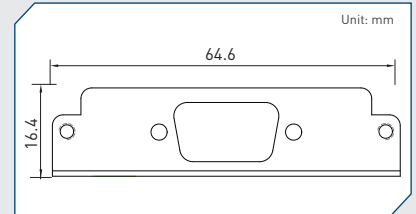

Cincoze Universal Bracket

UB0111
Universal Bracket with 2x RJ45 Cutout
 Dimension (WxD) : 65 x 17.4 mm

UB0203
2x Universal Bracket with 1x DB9 Cutout
 Dimension (WxD) : 53.5 x 21 mm

UB0211
Universal Bracket with 2x RJ45 Cutout
 Dimension (WxD) : 53.5 x 21 mm

UB0214
Universal Bracket with 2x USB Cutout
 Dimension (WxD) : 53.5 x 21 mm

UB0301
Universal Bracket with 1394 Cutout
 Dimension (WxD) : 64.6 x 16.4 mm

UB0303
Universal Bracket with 1x DB9 Cutout
 Dimension (WxD) : 64.6 x 16.4 mm

UB0311
Universal Bracket with 2x RJ45 Cutout
 Dimension (WxD) : 64.6 x 17.4 mm

UB0314
Universal Bracket with 2x USB Cutout
 Dimension (WxD) : 64.6 x 16.4 mm

UB0403
Universal Bracket with 2x DB9 Cutout
 Dimension (WxD) : 96.4 x 15 mm

UB0911
Universal Bracket with 2x RJ45 Cutout
 Dimension (WxD) : 96.95 x 18.4 mm

UB0912
Universal Bracket with 4x RJ45 Cutout
 Dimension (WxD) : 96.95 x 18.4 mm

UB0914
Universal Bracket with 2x USB Cutout
 Dimension (WxD) : 96.95 x 18.4 mm