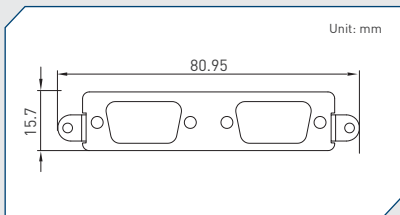

Cincoze Universal Bracket

UB0901
Universal Bracket with 1394 Cutout
 Dimension (WxD) : 96.95 x 18.4 mm

UB0903
Universal Bracket with 2x DB9 Cutout
 Dimension (WxD) : 96.95 x 18.4 mm

UB0910
Universal Bracket with 4x M12 Cutout
 Dimension (WxD) : 96.95 x 18.4 mm

UB0911
Universal Bracket with 2x RJ45 Cutout
 Dimension (WxD) : 96.95 x 18.4 mm

UB0912
Universal Bracket with 4x RJ45 Cutout
 Dimension (WxD) : 96.95 x 18.4 mm

UB0914
Universal Bracket with 2x USB Cutout
 Dimension (WxD) : 96.95 x 18.4 mm

UB0918
Universal Bracket with DIO Cutout
 Dimension (WxD) : 96.95 x 18.4 mm

Cincoze Universal Bracket

UB1004
Universal Bracket with 4x DB9 Cutout
 Dimension (WxD) : 88.8 x 31.0 mm

UB1010
Universal Bracket with 4x M12 Cutout
 Dimension (WxD) : 88.8 x 31.0 mm

UB1012
Universal Bracket with 4x RJ45 Cutout
 Dimension (WxD) : 88.8 x 31.0 mm

UB1018
Universal Bracket with DIO Cutout
 Dimension (WxD) : 88.8 x 31.0 mm

UB1103
Universal Bracket with 2x DB9 Cutout
 Dimension (WxD) : 80.95 x 15.7 mm