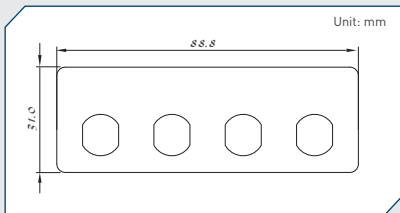

Cincoze Universal Bracket

UB0901
Universal Bracket with 1394 Cutout
 Dimension (WxD) : 96.95 x 18.4 mm

UB0903
Universal Bracket with 2x DB9 Cutout
 Dimension (WxD) : 96.95 x 18.4 mm

UB0910
Universal Bracket with 4x M12 Cutout
 Dimension (WxD) : 96.95 x 18.4 mm

UB0911
Universal Bracket with 2x RJ45 Cutout
 Dimension (WxD) : 96.95 x 18.4 mm

UB0912
Universal Bracket with 4x RJ45 Cutout
 Dimension (WxD) : 96.95 x 18.4 mm

UB0914
Universal Bracket with 2x USB Cutout
 Dimension (WxD) : 96.95 x 18.4 mm

UB0918
Universal Bracket with DIO Cutout
 Dimension (WxD) : 96.95 x 18.4 mm

Cincoze Universal Bracket

UB1004
Universal Bracket with 4x DB9 Cutout
 Dimension (WxD) : 88.8 x 31.0 mm

UB1010
Universal Bracket with 4x M12 Cutout
 Dimension (WxD) : 88.8 x 31.0 mm

UB1012
Universal Bracket with 4x RJ45 Cutout
 Dimension (WxD) : 88.8 x 31.0 mm

UB1018
Universal Bracket with DIO Cutout
 Dimension (WxD) : 88.8 x 31.0 mm

UB1103
Universal Bracket with 2x DB9 Cutout
 Dimension (WxD) : 80.95 x 15.7 mm