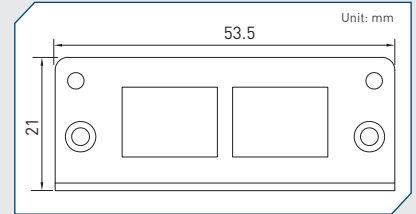

Cincoze Universal Bracket

UB0111
Universal Bracket with 2x RJ45 Cutout
 Dimension (WxD) : 65 x 17.4 mm

UB0203
2x Universal Bracket with 1x DB9 Cutout
 Dimension (WxD) : 53.5 x 21 mm

UB0211
Universal Bracket with 2x RJ45 Cutout
 Dimension (WxD) : 53.5 x 21 mm

UB0214
Universal Bracket with 2x USB Cutout
 Dimension (WxD) : 53.5 x 21 mm

UB0301
Universal Bracket with 1394 Cutout
 Dimension (WxD) : 64.6 x 16.4 mm

UB0303
Universal Bracket with 1x DB9 Cutout
 Dimension (WxD) : 64.6 x 16.4 mm

UB0311
Universal Bracket with 2x RJ45 Cutout
 Dimension (WxD) : 64.6 x 17.4 mm

UB0314
Universal Bracket with 2x USB Cutout
 Dimension (WxD) : 64.6 x 16.4 mm

UB0403
Universal Bracket with 2x DB9 Cutout
 Dimension (WxD) : 96.4 x 15 mm

UB0911
Universal Bracket with 2x RJ45 Cutout
 Dimension (WxD) : 96.95 x 18.4 mm

UB0912
Universal Bracket with 4x RJ45 Cutout
 Dimension (WxD) : 96.95 x 18.4 mm

UB0914
Universal Bracket with 2x USB Cutout
 Dimension (WxD) : 96.95 x 18.4 mm