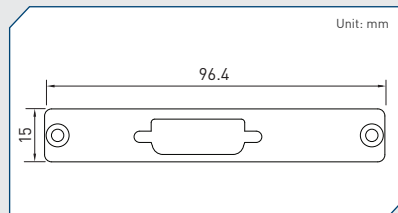

UB0214
Universal Bracket with 2x USB Cutout
 Dimension (WxD) : 53.5 x 21 mm

UB0301
Universal Bracket with 1394 Cutout
 Dimension (WxD) : 64.6 x 16.4 mm

UB0303
Universal Bracket with 1x DB9 Cutout
 Dimension (WxD) : 64.6 x 16.4 mm

UB0311
Universal Bracket with 2x RJ45 Cutout
 Dimension (WxD) : 64.6 x 17.4 mm

UB0314
Universal Bracket with 2x USB Cutout
 Dimension (WxD) : 64.6 x 16.4 mm

UB0403
Universal Bracket with 2x DB9 Cutout
 Dimension (WxD) : 96.4 x 15 mm

UB0406
Universal Bracket with DP Cutout
 Dimension (WxD) : 96.4 x 15 mm

UB0407
Universal Bracket with DVI-D Cutout
 Dimension (WxD) : 96.4 x 15 mm

UB0408
Universal Bracket with HDMI Cutout
 Dimension (WxD) : 96.4 x 15 mm

Cincoze Universal Bracket

UB0409
Universal Bracket with PS/2, LPT Cutout
 Dimension (WxD) : 96.4 x 15 mm

UB0411
Universal Bracket with 2x RJ45 Cutout
 Dimension (WxD) : 96.4 x 15 mm

UB0414
Universal Bracket with 2x USB Cutout
 Dimension (WxD) : 96.4 x 15 mm