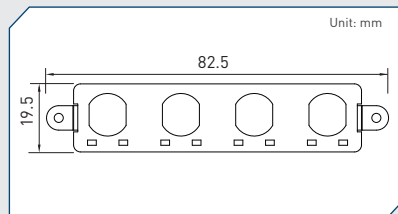

UB0503
Universal Bracket with 2x DB9 Cutout
 Dimension (WxD) : 154 x 17.3 mm

UB0504
Universal Bracket with 4x DB9 Cutout
 Dimension (WxD) : 154 x 17.3 mm

UB0511
Universal Bracket with 2x RJ45 Cutout
 Dimension (WxD) : 154 x 17.3 mm

UB0514
Universal Bracket with 2x USB Cutout
 Dimension (WxD) : 154 x 17.3 mm

Cincoze Universal Bracket

UB0610
 Universal Bracket with 4x M12 Cutout
 Dimension (WxD) : 81 x 26.2 mm

UB0612
 Universal Bracket with 4x RJ45 Cutout
 Dimension (WxD) : 81 x 26.2 mm

UB0701
 Universal Bracket with 1394 Cutout
 Dimension (WxD) : 82.5 x 19.5 mm

UB0703
 Universal Bracket with 2x DB9 Cutout
 Dimension (WxD) : 82.5 x 19.5 mm

UB0710
 Universal Bracket with 4x M12 Cutout
 Dimension (WxD) : 82.5 x 19.5 mm

UB0711
 Universal Bracket with 2x RJ45 Cutout
 Dimension (WxD) : 82.5 x 19.5 mm

UB0712
 Universal Bracket with 4x RJ45 Cutout
 Dimension (WxD) : 82.5 x 19.5 mm

UB0714
 Universal Bracket with 2x USB Cutout
 Dimension (WxD) : 82.5 x 19.5 mm