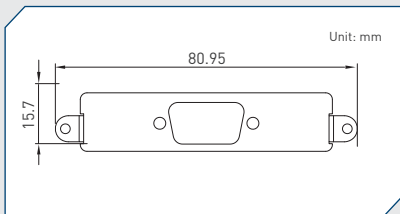

UB1116
Universal Bracket with VGA Cutout
Dimension (WxD) : 80.95 x 15.7 mm