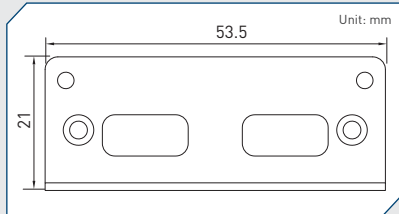

Cincoze Universal Bracket

UB0111
Universal Bracket with 2x RJ45 Cutout
 Dimension (WxD) : 65 x 17.4 mm

UB0203
2x Universal Bracket with 1x DB9 Cutout
 Dimension (WxD) : 53.5 x 21 mm

UB0211
Universal Bracket with 2x RJ45 Cutout
 Dimension (WxD) : 53.5 x 21 mm

UB0214
Universal Bracket with 2x USB Cutout
 Dimension (WxD) : 53.5 x 21 mm

UB0301
Universal Bracket with 1394 Cutout
 Dimension (WxD) : 64.6 x 16.4 mm

UB0303
Universal Bracket with 1x DB9 Cutout
 Dimension (WxD) : 64.6 x 16.4 mm

UB0311
Universal Bracket with 2x RJ45 Cutout
 Dimension (WxD) : 64.6 x 17.4 mm

UB0314
Universal Bracket with 2x USB Cutout
 Dimension (WxD) : 64.6 x 16.4 mm

UB0403
Universal Bracket with 2x DB9 Cutout
 Dimension (WxD) : 96.4 x 15 mm

UB0911
Universal Bracket with 2x RJ45 Cutout
 Dimension (WxD) : 96.95 x 18.4 mm

UB0912
Universal Bracket with 4x RJ45 Cutout
 Dimension (WxD) : 96.95 x 18.4 mm

UB0914
Universal Bracket with 2x USB Cutout
 Dimension (WxD) : 96.95 x 18.4 mm