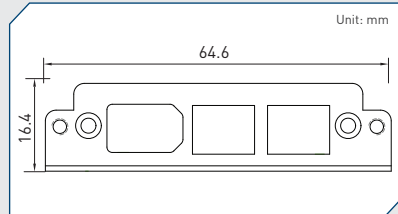

Cincoze Universal Bracket

UB0111
Universal Bracket with 2x RJ45 Cutout
 Dimension (WxD) : 65 x 17.4 mm

UB0203
2x Universal Bracket with 1x DB9 Cutout
 Dimension (WxD) : 53.5 x 21 mm

UB0211
Universal Bracket with 2x RJ45 Cutout
 Dimension (WxD) : 53.5 x 21 mm

UB0214
Universal Bracket with 2x USB Cutout
 Dimension (WxD) : 53.5 x 21 mm

UB0301
Universal Bracket with 1394 Cutout
 Dimension (WxD) : 64.6 x 16.4 mm

UB0303
Universal Bracket with 1x DB9 Cutout
 Dimension (WxD) : 64.6 x 16.4 mm

UB0311
Universal Bracket with 2x RJ45 Cutout
 Dimension (WxD) : 64.6 x 17.4 mm

UB0314
Universal Bracket with 2x USB Cutout
 Dimension (WxD) : 64.6 x 16.4 mm

UB0403
Universal Bracket with 2x DB9 Cutout
 Dimension (WxD) : 96.4 x 15 mm

UB0911
Universal Bracket with 2x RJ45 Cutout
 Dimension (WxD) : 96.95 x 18.4 mm

UB0912
Universal Bracket with 4x RJ45 Cutout
 Dimension (WxD) : 96.95 x 18.4 mm

UB0914
Universal Bracket with 2x USB Cutout
 Dimension (WxD) : 96.95 x 18.4 mm