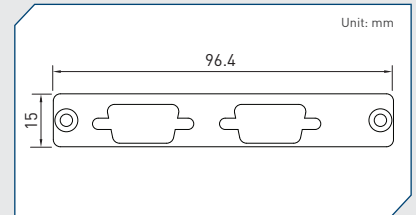

Cincoze Universal Bracket

UB0111
Universal Bracket with 2x RJ45 Cutout
 Dimension (WxD) : 65 x 17.4 mm

UB0203
2x Universal Bracket with 1x DB9 Cutout
 Dimension (WxD) : 53.5 x 21 mm

UB0211
Universal Bracket with 2x RJ45 Cutout
 Dimension (WxD) : 53.5 x 21 mm

UB0214
Universal Bracket with 2x USB Cutout
 Dimension (WxD) : 53.5 x 21 mm

UB0301
Universal Bracket with 1394 Cutout
 Dimension (WxD) : 64.6 x 16.4 mm

UB0303
Universal Bracket with 1x DB9 Cutout
 Dimension (WxD) : 64.6 x 16.4 mm

UB0311
Universal Bracket with 2x RJ45 Cutout
 Dimension (WxD) : 64.6 x 17.4 mm

UB0314
Universal Bracket with 2x USB Cutout
 Dimension (WxD) : 64.6 x 16.4 mm

UB0403
Universal Bracket with 2x DB9 Cutout
 Dimension (WxD) : 96.4 x 15 mm

UB0406
Universal Bracket with DP Cutout
 Dimension (WxD) : 96.4 x 15 mm

UB0407
Universal Bracket with DVI-D Cutout
 Dimension (WxD) : 96.4 x 15 mm

UB0408
Universal Bracket with HDMI Cutout
 Dimension (WxD) : 96.4 x 15 mm