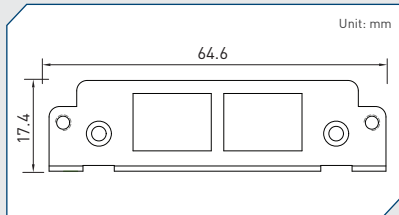

Cincoze Universal Bracket

UB0111
Universal Bracket with 2x RJ45 Cutout
 Dimension (WxD) : 65 x 17.4 mm

UB0203
2x Universal Bracket with 1x DB9 Cutout
 Dimension (WxD) : 53.5 x 21 mm

UB0211
Universal Bracket with 2x RJ45 Cutout
 Dimension (WxD) : 53.5 x 21 mm

UB0214
Universal Bracket with 2x USB Cutout
 Dimension (WxD) : 53.5 x 21 mm

UB0301
Universal Bracket with 1394 Cutout
 Dimension (WxD) : 64.6 x 16.4 mm

UB0303
Universal Bracket with 1x DB9 Cutout
 Dimension (WxD) : 64.6 x 16.4 mm

UB0311
Universal Bracket with 2x RJ45 Cutout
 Dimension (WxD) : 64.6 x 17.4 mm

UB0314
Universal Bracket with 2x USB Cutout
 Dimension (WxD) : 64.6 x 16.4 mm

UB0403
Universal Bracket with 2x DB9 Cutout
 Dimension (WxD) : 96.4 x 15 mm

UB0406
Universal Bracket with DP Cutout
 Dimension (WxD) : 96.4 x 15 mm

UB0407
Universal Bracket with DVI-D Cutout
 Dimension (WxD) : 96.4 x 15 mm

UB0408
Universal Bracket with HDMI Cutout
 Dimension (WxD) : 96.4 x 15 mm