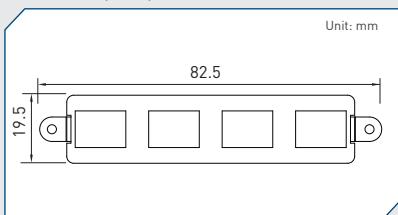

UB0514
Universal Bracket with 2x USB Cutout
 Dimension (WxD) : 154 x 17.3 mm

Cincoze Universal Bracket

UB0610
 Universal Bracket with 4x M12 Cutout
 Dimension (WxD) : 81 x 26.2 mm

UB0612
 Universal Bracket with 4x RJ45 Cutout
 Dimension (WxD) : 81 x 26.2 mm

UB0701
 Universal Bracket with 1394 Cutout
 Dimension (WxD) : 82.5 x 19.5 mm

UB0703
 Universal Bracket with 2x DB9 Cutout
 Dimension (WxD) : 82.5 x 19.5 mm

UB0710
 Universal Bracket with 4x M12 Cutout
 Dimension (WxD) : 82.5 x 19.5 mm

UB0711
 Universal Bracket with 2x RJ45 Cutout
 Dimension (WxD) : 82.5 x 19.5 mm

UB0712
 Universal Bracket with 4x RJ45 Cutout
 Dimension (WxD) : 82.5 x 19.5 mm

UB0714
 Universal Bracket with 2x USB Cutout
 Dimension (WxD) : 82.5 x 19.5 mm

Cincoze Universal Bracket

UB0901
Universal Bracket with 1394 Cutout
 Dimension (WxD) : 96.95 x 18.4 mm

UB0903
Universal Bracket with 2x DB9 Cutout
 Dimension (WxD) : 96.95 x 18.4 mm

UB0910
Universal Bracket with 4x M12 Cutout
 Dimension (WxD) : 96.95 x 18.4 mm