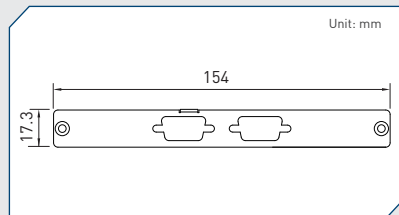

Cincoze Universal Bracket

UB0409
Universal Bracket with PS/2, LPT Cutout
 Dimension (WxD) : 96.4 x 15 mm

UB0411
Universal Bracket with 2x RJ45 Cutout
 Dimension (WxD) : 96.4 x 15 mm

UB0414
Universal Bracket with 2x USB Cutout
 Dimension (WxD) : 96.4 x 15 mm

UB0415
Universal Bracket with DIO Cutout
 Dimension (WxD) : 96.4 x 15 mm

UB0416
Universal Bracket with VGA Cutout
 Dimension (WxD) : 96.4 x 15 mm

UB0501
Universal Bracket with 1394 Cutout
 Dimension (WxD) : 154 x 17.3 mm

UB0503
Universal Bracket with 2x DB9 Cutout
 Dimension (WxD) : 154 x 17.3 mm

UB0504
Universal Bracket with 4x DB9 Cutout
 Dimension (WxD) : 154 x 17.3 mm

UB0511
Universal Bracket with 2x RJ45 Cutout
 Dimension (WxD) : 154 x 17.3 mm

UB0514
Universal Bracket with 2x USB Cutout
 Dimension (WxD) : 154 x 17.3 mm

Cincoze Universal Bracket

UB0610
 Universal Bracket with 4x M12 Cutout
 Dimension (WxD) : 81 x 26.2 mm

UB0612
 Universal Bracket with 4x RJ45 Cutout
 Dimension (WxD) : 81 x 26.2 mm