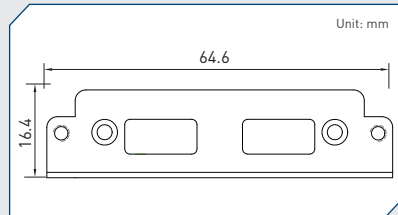

Cincoze Universal Bracket

UB0111
Universal Bracket with 2x RJ45 Cutout
 Dimension (WxD) : 65 x 17.4 mm

UB0203
2x Universal Bracket with 1x DB9 Cutout
 Dimension (WxD) : 53.5 x 21 mm

UB0211
Universal Bracket with 2x RJ45 Cutout
 Dimension (WxD) : 53.5 x 21 mm

UB0214
Universal Bracket with 2x USB Cutout
 Dimension (WxD) : 53.5 x 21 mm

UB0301
Universal Bracket with 1394 Cutout
 Dimension (WxD) : 64.6 x 16.4 mm

UB0303
Universal Bracket with 1x DB9 Cutout
 Dimension (WxD) : 64.6 x 16.4 mm

UB0311
Universal Bracket with 2x RJ45 Cutout
 Dimension (WxD) : 64.6 x 17.4 mm

UB0314
Universal Bracket with 2x USB Cutout
 Dimension (WxD) : 64.6 x 16.4 mm

UB0403
Universal Bracket with 2x DB9 Cutout
 Dimension (WxD) : 96.4 x 15 mm

UB0406
Universal Bracket with DP Cutout
 Dimension (WxD) : 96.4 x 15 mm

UB0407
Universal Bracket with DVI-D Cutout
 Dimension (WxD) : 96.4 x 15 mm

UB0408
Universal Bracket with HDMI Cutout
 Dimension (WxD) : 96.4 x 15 mm