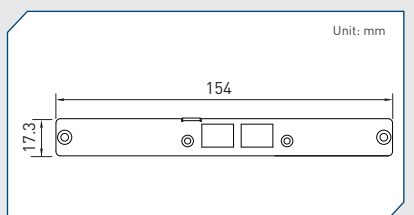

Cincoze Universal Bracket

UB0409
Universal Bracket with PS/2, LPT Cutout
 Dimension (WxD) : 96.4 x 15 mm

UB0411
Universal Bracket with 2x RJ45 Cutout
 Dimension (WxD) : 96.4 x 15 mm

UB0414
Universal Bracket with 2x USB Cutout
 Dimension (WxD) : 96.4 x 15 mm

UB0415
Universal Bracket with DIO Cutout
 Dimension (WxD) : 96.4 x 15 mm

UB0416
Universal Bracket with VGA Cutout
 Dimension (WxD) : 96.4 x 15 mm

UB0501
Universal Bracket with 1394 Cutout
 Dimension (WxD) : 154 x 17.3 mm

UB0503
Universal Bracket with 2x DB9 Cutout
 Dimension (WxD) : 154 x 17.3 mm

UB0504
Universal Bracket with 4x DB9 Cutout
 Dimension (WxD) : 154 x 17.3 mm

UB0511
Universal Bracket with 2x RJ45 Cutout
 Dimension (WxD) : 154 x 17.3 mm

UB0514
Universal Bracket with 2x USB Cutout
 Dimension (WxD) : 154 x 17.3 mm

Cincoze Universal Bracket

UB0610
 Universal Bracket with 4x M12 Cutout
 Dimension (WxD) : 81 x 26.2 mm

UB0612
 Universal Bracket with 4x RJ45 Cutout
 Dimension (WxD) : 81 x 26.2 mm