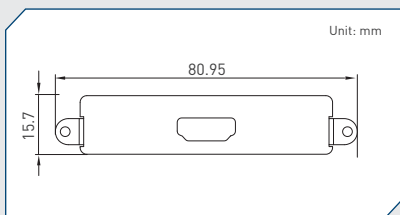

UB0911
Universal Bracket with 2x RJ45 Cutout
 Dimension (WxD) : 96.95 x 18.4 mm

UB0912
Universal Bracket with 4x RJ45 Cutout
 Dimension (WxD) : 96.95 x 18.4 mm

UB0914
Universal Bracket with 2x USB Cutout
 Dimension (WxD) : 96.95 x 18.4 mm

UB0918
Universal Bracket with DIO Cutout
 Dimension (WxD) : 96.95 x 18.4 mm

Cincoze Universal Bracket

UB1004
Universal Bracket with 4x DB9 Cutout
 Dimension (WxD) : 88.8 x 31.0 mm

UB1010
Universal Bracket with 4x M12 Cutout
 Dimension (WxD) : 88.8 x 31.0 mm

UB1012
Universal Bracket with 4x RJ45 Cutout
 Dimension (WxD) : 88.8 x 31.0 mm

UB1018
Universal Bracket with DIO Cutout
 Dimension (WxD) : 88.8 x 31.0 mm

UB1103
Universal Bracket with 2x DB9 Cutout
 Dimension (WxD) : 80.95 x 15.7 mm

UB1107
Universal Bracket with DVI-D Cutout
 Dimension (WxD) : 80.95 x 15.7 mm

UB1108
Universal Bracket with HDMI Cutout
 Dimension (WxD) : 80.95 x 15.7 mm

UB1111
Universal Bracket with 2x RJ45 Cutout
 Dimension (WxD) : 80.95 x 15.7 mm