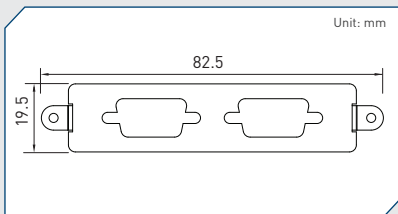

UB0503
Universal Bracket with 2x DB9 Cutout
 Dimension (WxD) : 154 x 17.3 mm

UB0504
Universal Bracket with 4x DB9 Cutout
 Dimension (WxD) : 154 x 17.3 mm

UB0511
Universal Bracket with 2x RJ45 Cutout
 Dimension (WxD) : 154 x 17.3 mm

UB0514
Universal Bracket with 2x USB Cutout
 Dimension (WxD) : 154 x 17.3 mm

Cincoze Universal Bracket

UB0610
 Universal Bracket with 4x M12 Cutout
 Dimension (WxD) : 81 x 26.2 mm

UB0612
 Universal Bracket with 4x RJ45 Cutout
 Dimension (WxD) : 81 x 26.2 mm

UB0701
 Universal Bracket with 1394 Cutout
 Dimension (WxD) : 82.5 x 19.5 mm

UB0703
 Universal Bracket with 2x DB9 Cutout
 Dimension (WxD) : 82.5 x 19.5 mm

UB0710
 Universal Bracket with 4x M12 Cutout
 Dimension (WxD) : 82.5 x 19.5 mm

UB0711
 Universal Bracket with 2x RJ45 Cutout
 Dimension (WxD) : 82.5 x 19.5 mm

UB0712
 Universal Bracket with 4x RJ45 Cutout
 Dimension (WxD) : 82.5 x 19.5 mm

UB0714
 Universal Bracket with 2x USB Cutout
 Dimension (WxD) : 82.5 x 19.5 mm