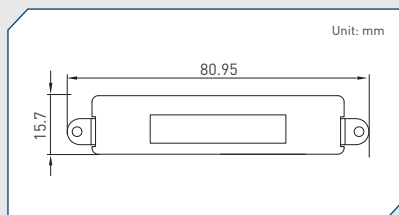

UB1115
Universal Bracket with DIO Cutout
Dimension (WxD) : 80.95 x 15.7 mm