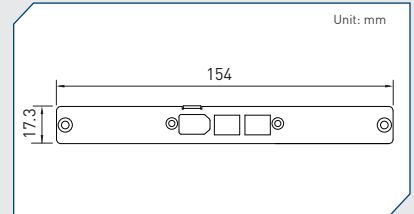

UB0311
Universal Bracket with 2x RJ45 Cutout
 Dimension (WxD) : 64.6 x 17.4 mm

UB0314
Universal Bracket with 2x USB Cutout
 Dimension (WxD) : 64.6 x 16.4 mm

UB0403
Universal Bracket with 2x DB9 Cutout
 Dimension (WxD) : 96.4 x 15 mm

UB0406
Universal Bracket with DP Cutout
 Dimension (WxD) : 96.4 x 15 mm

UB0407
Universal Bracket with DVI-D Cutout
 Dimension (WxD) : 96.4 x 15 mm

UB0408
Universal Bracket with HDMI Cutout
 Dimension (WxD) : 96.4 x 15 mm

Cincoze Universal Bracket

UB0409
Universal Bracket with PS/2, LPT Cutout
 Dimension (WxD) : 96.4 x 15 mm

UB0411
Universal Bracket with 2x RJ45 Cutout
 Dimension (WxD) : 96.4 x 15 mm

UB0414
Universal Bracket with 2x USB Cutout
 Dimension (WxD) : 96.4 x 15 mm

UB0415
Universal Bracket with DIO Cutout
 Dimension (WxD) : 96.4 x 15 mm

UB0416
Universal Bracket with VGA Cutout
 Dimension (WxD) : 96.4 x 15 mm

UB0501
Universal Bracket with 1394 Cutout
 Dimension (WxD) : 154 x 17.3 mm