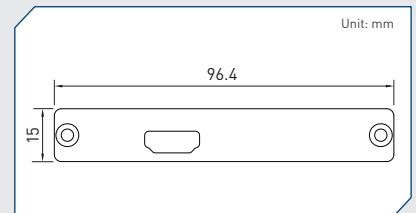

UB0214
Universal Bracket with 2x USB Cutout
 Dimension (WxD) : 53.5 x 21 mm

UB0301
Universal Bracket with 1394 Cutout
 Dimension (WxD) : 64.6 x 16.4 mm

UB0303
Universal Bracket with 1x DB9 Cutout
 Dimension (WxD) : 64.6 x 16.4 mm

UB0311
Universal Bracket with 2x RJ45 Cutout
 Dimension (WxD) : 64.6 x 17.4 mm

UB0314
Universal Bracket with 2x USB Cutout
 Dimension (WxD) : 64.6 x 16.4 mm

UB0403
Universal Bracket with 2x DB9 Cutout
 Dimension (WxD) : 96.4 x 15 mm

UB0406
Universal Bracket with DP Cutout
 Dimension (WxD) : 96.4 x 15 mm

UB0407
Universal Bracket with DVI-D Cutout
 Dimension (WxD) : 96.4 x 15 mm

UB0408
Universal Bracket with HDMI Cutout
 Dimension (WxD) : 96.4 x 15 mm

Cincoze Universal Bracket

UB0409
Universal Bracket with PS/2, LPT Cutout
 Dimension (WxD) : 96.4 x 15 mm

UB0411
Universal Bracket with 2x RJ45 Cutout
 Dimension (WxD) : 96.4 x 15 mm

UB0414
Universal Bracket with 2x USB Cutout
 Dimension (WxD) : 96.4 x 15 mm