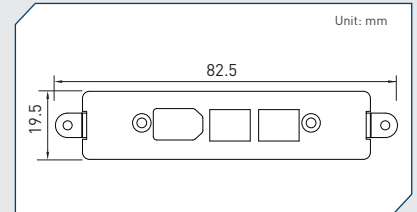

UB0503
Universal Bracket with 2x DB9 Cutout
 Dimension (WxD) : 154 x 17.3 mm

UB0504
Universal Bracket with 4x DB9 Cutout
 Dimension (WxD) : 154 x 17.3 mm

UB0511
Universal Bracket with 2x RJ45 Cutout
 Dimension (WxD) : 154 x 17.3 mm

UB0514
Universal Bracket with 2x USB Cutout
 Dimension (WxD) : 154 x 17.3 mm

Cincoze Universal Bracket

UB0610
 Universal Bracket with 4x M12 Cutout
 Dimension (WxD) : 81 x 26.2 mm

UB0612
 Universal Bracket with 4x RJ45 Cutout
 Dimension (WxD) : 81 x 26.2 mm

UB0701
 Universal Bracket with 1394 Cutout
 Dimension (WxD) : 82.5 x 19.5 mm

UB0703
 Universal Bracket with 2x DB9 Cutout
 Dimension (WxD) : 82.5 x 19.5 mm

UB0710
 Universal Bracket with 4x M12 Cutout
 Dimension (WxD) : 82.5 x 19.5 mm

UB0711
 Universal Bracket with 2x RJ45 Cutout
 Dimension (WxD) : 82.5 x 19.5 mm

UB0712
 Universal Bracket with 4x RJ45 Cutout
 Dimension (WxD) : 82.5 x 19.5 mm

UB0714
 Universal Bracket with 2x USB Cutout
 Dimension (WxD) : 82.5 x 19.5 mm