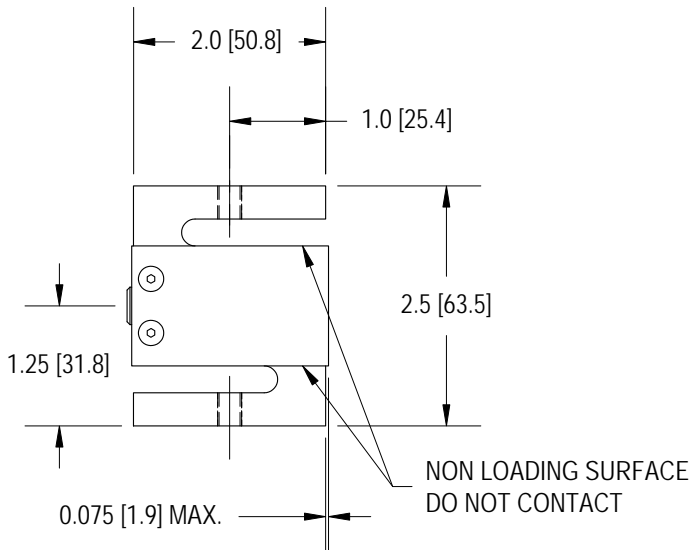

S-BEAM LOAD CELL IN TENSION AND COMPRESSION (PREVIOUSLY L2350/L2351)

¡ Tu Sitio de Automatización !

MODEL LSB300

Drawing Number: FI1072-A

INCH [mm] | R.O.= Rated Output

WIRING CODE (CC4)			
+Excitation	-Excitation	+Signal	-Signal
1	4	2	3

LEMO RECEPTACLE
EGG.OB.304.CLL
MATING CONNECTOR
FGG.OB.304.CLAD35
(NOT INCLUDED)

#28 AWG, 6 Conductor Polyurethane Cable (5ft) Option

WIRING CODE (WC4)

+Excitation	-Excitation	+Signal	-Signal
RED	BLACK	GREEN	WHITE
+Sense	-Sense	Shield	
ORANGE	BLUE	Grounded	

RETRACTIL PVC CABLE AVAILABLE, CONTACT FACTORY

SPECIFICATIONS:

RATED OUTPUT	2 mV/V nom.
SAFE OVERLOAD	150% of R.O.
ZERO BALANCE	±1% of R.O.
EXCITATION (VDC OR VAC)	20 MAX
BRIDGE RESISTANCE	1000 Ω nom.
NONLINEARITY	±0.05% of R.O.
HYSTERESIS	±0.05% of R.O.
NONREPEATABILITY	±0.05% of R.O.
CREEP	±0.025% of LOAD
TEMP. SHIFT ZERO	±0.001% of R.O./°F [0.0018% of R.O./°C]
TEMP. SHIFT SPAN	±0.0008% of LOAD/°F [0.0014% of LOAD/°C]
COMPENSATED TEMP.	60 to 160°F [15 to 72°C]
OPERATING TEMP.	-60 to 200°F [-50 to 93°C]
WEIGHT	5 oz [142 g]
MATERIAL	ANODIZED ALUMINUM
DEFLECTION	0.003 to 0.010 [0.08 to 0.25] nom.
CONNECTOR: 4 Pin LEMO Receptacle (EGG.OB.304.CLL)	
ACCESSORIES AND RELATED INSTRUMENTS	
CALIBRATION (STD)	5 pt TENSION; 150K Ω SHUNT CAL. VALUE
CALIBRATION (AVAILABLE)	COMPRESSION
CALIBRATION TEST EXCITATION	10 VDC

STK#	CAPACITY lb	N	THREAD	CONNECTOR	
				LEMO	CABLE
FSH00957	25	111	1/4-28	X	X
FSH02074			M6 X 1	X	X
FSH00956					
FSH02073					
FSH00959	50	222	1/4-28	X	X
FSH02075			M6 X 1	X	X
FSH00958					
FSH01589					
FSH00961	100	445	1/4-28	X	X
FSH02076			M6 X 1	X	X
FSH00960					
FSH01504					
FSH00963	200	890	1/4-28	X	X
FSH02077			M10 X 1.5	X	X
FSH00962					
FSH01590					
FSH00965	300	1334	1/4-28	X	X
FSH02078			M10 X 1.5	X	X
FSH00964					
FSH02079					