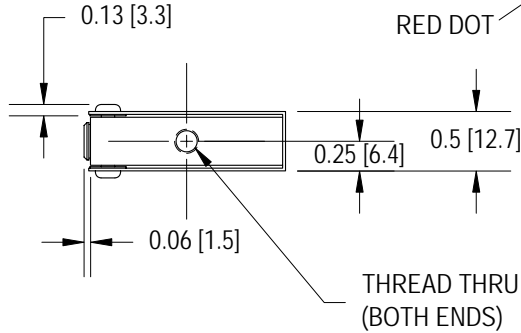

S-BEAM LOAD CELL IN TENSION AND COMPRESSION (PREVIOUSLY L2350/L2351)

¡ Tu Sitio de Automatización !

MODEL LSB300

Drawing Number: FI1072-A

INCH [mm] | R.O.= Rated Output

WIRING CODE (CC4)			
+Excitation	-Excitation	+Signal	-Signal
1	4	2	3

LEMO RECEPTACLE
EGG.OB.304.CLL
MATING CONNECTOR
FGG.OB.304.CLAD35
(NOT INCLUDED)

#28 AWG, 6 Conductor Polyurethane Cable (5ft) Option

WIRING CODE (WC4)

+Excitation	-Excitation	+Signal	-Signal
RED	BLACK	GREEN	WHITE
+Sense	-Sense	Shield	
ORANGE	BLUE	Grounded	

RETRACTIL PVC CABLE AVAILABLE, CONTACT FACTORY

SPECIFICATIONS:

RATED OUTPUT	2 mV/V nom.
SAFE OVERLOAD	150% of R.O.
ZERO BALANCE	±1% of R.O.
EXCITATION (VDC OR VAC)	20 MAX
BRIDGE RESISTANCE	1000 Ω nom.
NONLINEARITY	±0.05% of R.O.
HYSTERESIS	±0.05% of R.O.
NONREPEATABILITY	±0.05% of R.O.
CREEP	±0.025% of LOAD
TEMP. SHIFT ZERO	±0.001% of R.O./°F [0.0018% of R.O./°C]
TEMP. SHIFT SPAN	±0.0008% of LOAD/°F [0.0014% of LOAD/°C]
COMPENSATED TEMP.	60 to 160°F [15 to 72°C]
OPERATING TEMP.	-60 to 200°F [-50 to 93°C]
WEIGHT	5 oz [142 g]
MATERIAL	ANODIZED ALUMINUM
DEFLECTION	0.003 to 0.010 [0.08 to 0.25] nom.
CONNECTOR: 4 Pin LEMO Receptacle (EGG.OB.304.CLL)	
ACCESSORIES AND RELATED INSTRUMENTS	
CALIBRATION (STD)	5 pt TENSION; 150K Ω SHUNT CAL. VALUE
CALIBRATION (AVAILABLE)	COMPRESSION
CALIBRATION TEST EXCITATION	10 VDC

STK#	CAPACITY lb	N	THREAD	CONNECTOR	
				LEMO	CABLE
FSH00957	25	111	1/4-28	X	X
FSH02074			M6 X 1	X	X
FSH00956					
FSH02073					
FSH00959	50	222	1/4-28	X	X
FSH02075			M6 X 1	X	X
FSH00958					
FSH01589					
FSH00961	100	445	1/4-28	X	X
FSH02076			M6 X 1	X	X
FSH00960					
FSH01504					
FSH00963	200	890	1/4-28	X	X
FSH02077			M10 X 1.5	X	X
FSH00962					
FSH01590					
FSH00965	300	1334	1/4-28	X	X
FSH02078			M10 X 1.5	X	X
FSH00964					
FSH02079					