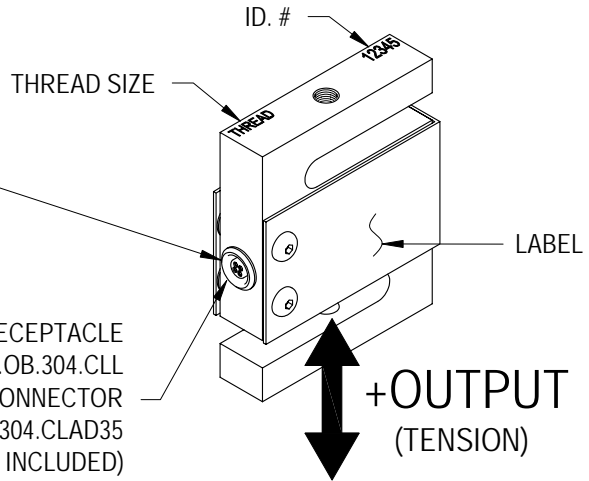

S-BEAM LOAD CELL IN TENSION AND COMPRESSION (PREVIOUSLY L2350/L2351)

¡ Tu Sitio de Automatización !

MODEL LSB300

Drawing Number: FI1072-A

INCH [mm] | R.O.= Rated Output

WIRING CODE (CC4)			
+Excitation	-Excitation	+Signal	-Signal
1	4	2	3

LEMO RECEPTACLE
EGG.OB.304.CLL
MATING CONNECTOR
FGG.OB.304.CLAD35
(NOT INCLUDED)

#28 AWG, 6 Conductor Polyurethane Cable (5ft) Option

WIRING CODE (WC4)

+Excitation	-Excitation	+Signal	-Signal
RED	BLACK	GREEN	WHITE
+Sense	-Sense	Shield	
ORANGE	BLUE	Grounded	

RETRACTIL PVC CABLE AVAILABLE, CONTACT FACTORY

SPECIFICATIONS:

RATED OUTPUT	2 mV/V nom.
SAFE OVERLOAD	150% of R.O.
ZERO BALANCE	±1% of R.O.
EXCITATION (VDC OR VAC)	20 MAX
BRIDGE RESISTANCE	1000 Ω nom.
NONLINEARITY	±0.05% of R.O.
HYSTERESIS	±0.05% of R.O.
NONREPEATABILITY	±0.05% of R.O.
CREEP	±0.025% of LOAD
TEMP. SHIFT ZERO	±0.001% of R.O./°F [0.0018% of R.O./°C]
TEMP. SHIFT SPAN	±0.0008% of LOAD/°F [0.0014% of LOAD/°C]
COMPENSATED TEMP.	60 to 160°F [15 to 72°C]
OPERATING TEMP.	-60 to 200°F [-50 to 93°C]
WEIGHT	5 oz [142 g]
MATERIAL	ANODIZED ALUMINUM
DEFLECTION	0.003 to 0.010 [0.08 to 0.25] nom.
CONNECTOR: 4 Pin LEMO Receptacle (EGG.OB.304.CLL)	
ACCESSORIES AND RELATED INSTRUMENTS	
CALIBRATION (STD)	5 pt TENSION; 150K Ω SHUNT CAL. VALUE
CALIBRATION (AVAILABLE)	COMPRESSION
CALIBRATION TEST EXCITATION	10 VDC

STK#	CAPACITY lb	N	THREAD	CONNECTOR	
				LEMO	CABLE
FSH00957	25	111	1/4-28	X	X
FSH02074			M6 X 1	X	X
FSH00956					
FSH02073					
FSH00959	50	222	1/4-28	X	X
FSH02075			M6 X 1	X	X
FSH00958					
FSH01589					
FSH00961	100	445	1/4-28	X	X
FSH02076			M6 X 1	X	X
FSH00960					
FSH01504					
FSH00963	200	890	1/4-28	X	X
FSH02077			M10 X 1.5	X	X
FSH00962					
FSH01590					
FSH00965	300	1334	1/4-28	X	X
FSH02078			M10 X 1.5	X	X
FSH00964					
FSH02079					