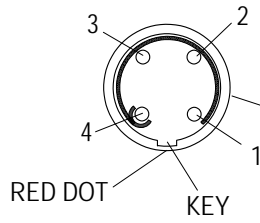

S-BEAM LOAD CELL IN TENSION AND COMPRESSION (PREVIOUSLY L2350/L2351)

¡ Tu Sitio de Automatización !

MODEL LSB300

Drawing Number: FI1072-A

INCH [mm] | R.O.= Rated Output

WIRING CODE (CC4)			
+Excitation	-Excitation	+Signal	-Signal
1	4	2	3

LEMO RECEPTACLE
EGG.OB.304.CLL
MATING CONNECTOR
FGG.OB.304.CLAD35
(NOT INCLUDED)

#28 AWG, 6 Conductor Polyurethane Cable (5ft) Option

WIRING CODE (WC4)

+Excitation	-Excitation	+Signal	-Signal
RED	BLACK	GREEN	WHITE
+Sense	-Sense	Shield	
ORANGE	BLUE	Grounded	

RETRACTIL PVC CABLE AVAILABLE, CONTACT FACTORY

SPECIFICATIONS:

RATED OUTPUT	2 mV/V nom.
SAFE OVERLOAD	150% of R.O.
ZERO BALANCE	±1% of R.O.
EXCITATION (VDC OR VAC)	20 MAX
BRIDGE RESISTANCE	1000 Ω nom.
NONLINEARITY	±0.05% of R.O.
HYSTERESIS	±0.05% of R.O.
NONREPEATABILITY	±0.05% of R.O.
CREEP	±0.025% of LOAD
TEMP. SHIFT ZERO	±0.001% of R.O./°F [0.0018% of R.O./°C]
TEMP. SHIFT SPAN	±0.0008% of LOAD/°F [0.0014% of LOAD/°C]
COMPENSATED TEMP.	60 to 160°F [15 to 72°C]
OPERATING TEMP.	-60 to 200°F [-50 to 93°C]
WEIGHT	5 oz [142 g]
MATERIAL	ANODIZED ALUMINUM
DEFLECTION	0.003 to 0.010 [0.08 to 0.25] nom.
CONNECTOR: 4 Pin LEMO Receptacle (EGG.OB.304.CLL)	
ACCESSORIES AND RELATED INSTRUMENTS	
CALIBRATION (STD)	5 pt TENSION; 150K Ω SHUNT CAL. VALUE
CALIBRATION (AVAILABLE)	COMPRESSION
CALIBRATION TEST EXCITATION	10 VDC

STK#	CAPACITY lb	N	THREAD	CONNECTOR	
				LEMO	CABLE
FSH00957	25	111	1/4-28	X	X
FSH02074			M6 X 1	X	X
FSH00956					
FSH02073					
FSH00959	50	222	1/4-28	X	X
FSH02075			M6 X 1	X	X
FSH00958					
FSH01589					
FSH00961	100	445	1/4-28	X	X
FSH02076			M6 X 1	X	X
FSH00960					
FSH01504					
FSH00963	200	890	1/4-28	X	X
FSH02077			M10 X 1.5	X	X
FSH00962					
FSH01590					
FSH00965	300	1334	1/4-28	X	X
FSH02078			M10 X 1.5	X	X
FSH00964					
FSH02079					