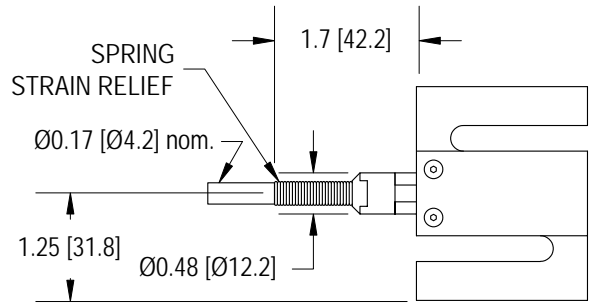

S-BEAM LOAD CELL IN TENSION AND COMPRESSION (PREVIOUSLY L2350/L2351)

¡ Tu Sitio de Automatización !

MODEL LSB300

Drawing Number: FI1072-A

INCH [mm] | R.O.= Rated Output

WIRING CODE (CC4)			
+Excitation	-Excitation	+Signal	-Signal
1	4	2	3

LEMO RECEPTACLE
EGG.OB.304.CLL
MATING CONNECTOR
FGG.OB.304.CLAD35
(NOT INCLUDED)

#28 AWG, 6 Conductor Polyurethane Cable (5ft) Option

WIRING CODE (WC4)

+Excitation	-Excitation	+Signal	-Signal
RED	BLACK	GREEN	WHITE
+Sense	-Sense	Shield	
ORANGE	BLUE	Grounded	

RETRACTIL PVC CABLE AVAILABLE, CONTACT FACTORY

SPECIFICATIONS:

RATED OUTPUT	2 mV/V nom.
SAFE OVERLOAD	150% of R.O.
ZERO BALANCE	±1% of R.O.
EXCITATION (VDC OR VAC)	20 MAX
BRIDGE RESISTANCE	1000 Ω nom.
NONLINEARITY	±0.05% of R.O.
HYSTERESIS	±0.05% of R.O.
NONREPEATABILITY	±0.05% of R.O.
CREEP	±0.025% of LOAD
TEMP. SHIFT ZERO	±0.001% of R.O./°F [0.0018% of R.O./°C]
TEMP. SHIFT SPAN	±0.0008% of LOAD/°F [0.0014% of LOAD/°C]
COMPENSATED TEMP.	60 to 160°F [15 to 72°C]
OPERATING TEMP.	-60 to 200°F [-50 to 93°C]
WEIGHT	5 oz [142 g]
MATERIAL	ANODIZED ALUMINUM
DEFLECTION	0.003 to 0.010 [0.08 to 0.25] nom.
CONNECTOR: 4 Pin LEMO Receptacle (EGG.OB.304.CLL)	
ACCESSORIES AND RELATED INSTRUMENTS	
CALIBRATION (STD)	5 pt TENSION; 150K Ω SHUNT CAL. VALUE
CALIBRATION (AVAILABLE)	COMPRESSION
CALIBRATION TEST EXCITATION	10 VDC