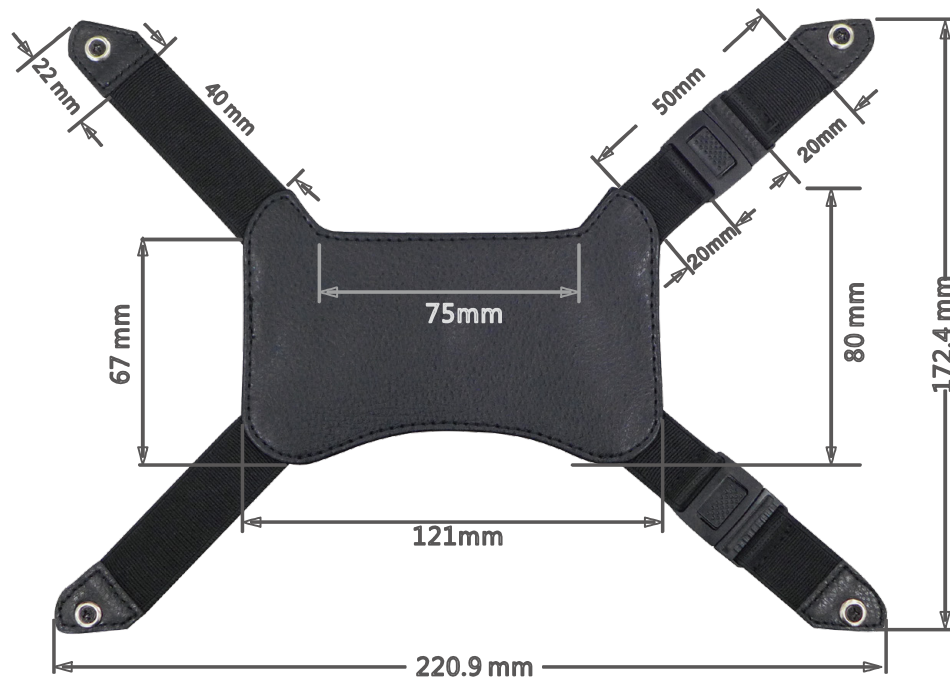

Hand-Strap

Model Name:HS-M101

Winmate Part Number: 98K000A0003J

Features:

- Compatible with M101 Series Tablet PCs
- Skin Friendly Material
- Adjustable for Both Standard and High-Capacity Batteries
- Adjustable buckle for changing battery easily

Dimension:

Example: How to Hold the Tablet PC with One Hand: